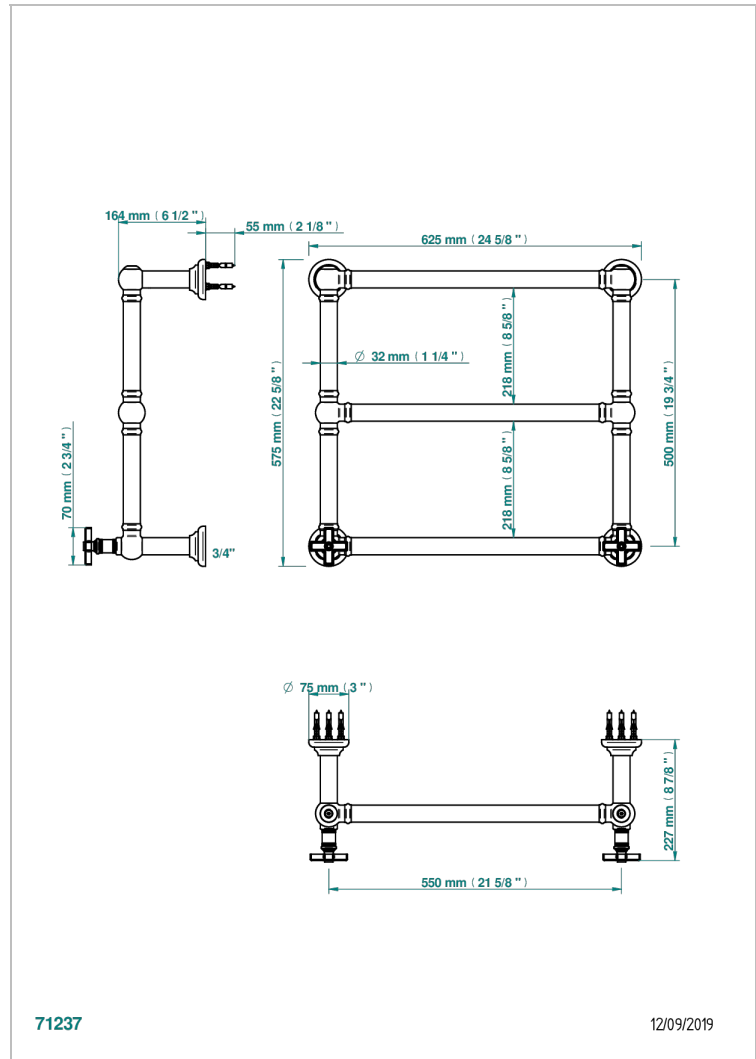

WEST COAST WITH GUILLOCHE DECOR

U9C-TWT3H2

Traditional towel warmer, 3 rails, 625 mm x 575 mm, hydronic with 2 stylised handles

CHARACTERISTIC

- West coast with Guilloché decor
- Traditional towel warmer, 3 rails, 625 mm x 575 mm, hydronic with 2 stylised handles

TECHNICAL SPECS

- Pression : 0,5 bars < P < 3 bars (recommandée)
- Pressure : 7.25 psi < P < 43.5 psi (advised)
- Température eau maximale conseillée : 60°C
- Maximum water temperature advised: 140°F
- Hauteur minimale au sol (maximum height from the ground) : 60 cm (24")
- Puissance / Power : 64W à Delta T 30