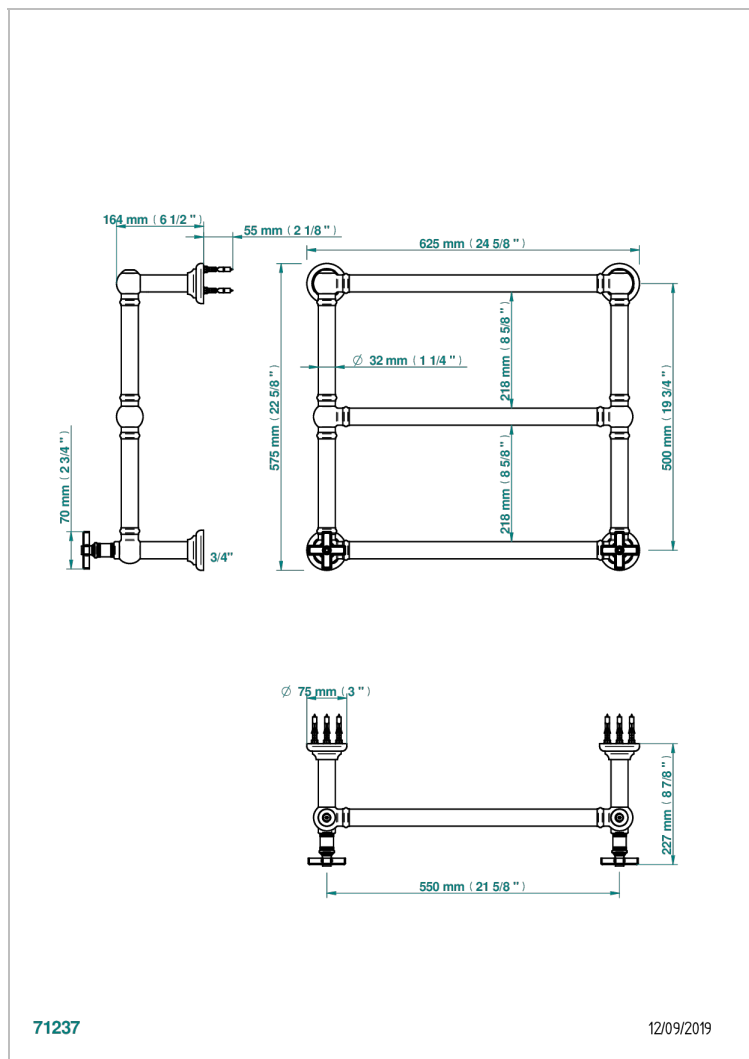

# WEST COAST WITH GUILLOCHE DECOR

U9C-TWT3H2

Traditional towel warmer, 3 rails, 625 mm x 575 mm, hydronic with 2 stylised handles

THG<sup>®</sup>  
PARIS

71237

12/09/2019

## CARACTERÍSTICAS

- West coast with Guilloché decor
- Traditional towel warmer, 3 rails, 625 mm x 575 mm, hydronic with 2 stylised handles

## ESPECIFICACIONES TÉCNICAS

- Pression : 0,5 bars < P < 3 bars (recommandée)
- Pressure : 7.25 psi < P < 43.5 psi (advised)
- Température eau maximale conseillée : 60°C
- Maximum water temperature advised: 140°F
- Hauteur minimale au sol (maximum height from the ground) : 60 cm (24")
- Puissance / Power : 64W à Delta T 30