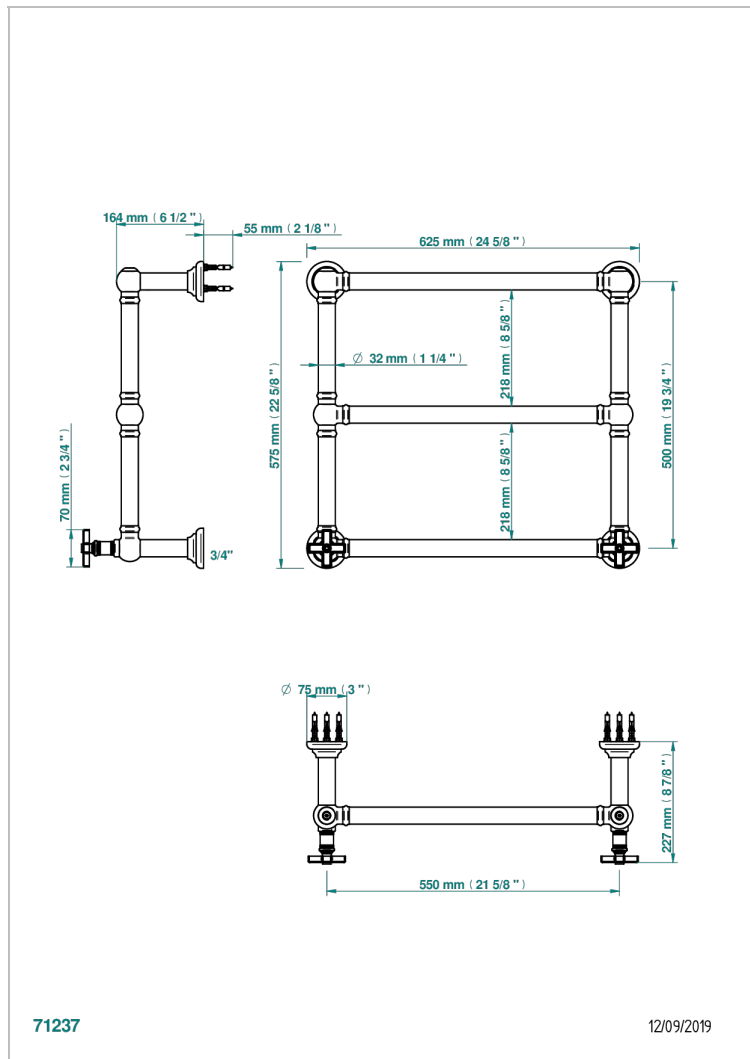

WEST COAST WITH GUILLOCHE DECOR

U9C-TWT3H2

Traditional towel warmer, 3 rails, 625 mm x 575 mm, hydronic with 2 stylised handles

CHARACTERISTIC

- West coast with Guilloché decor
- Traditional towel warmer, 3 rails, 625 mm x 575 mm, hydronic with 2 stylised handles

TECHNICAL SPECS

- Pression : 0,5 bars < P < 3 bars (recommandée)
- Pressure : 7.25 psi < P < 43.5 psi (advised)
- Température eau maximale conseillée : 60°C
- Maximum water temperature advised: 140°F
- Hauteur minimale au sol (maximum height from the ground) : 60 cm (24")
- Puissance / Power : 64W à Delta T 30