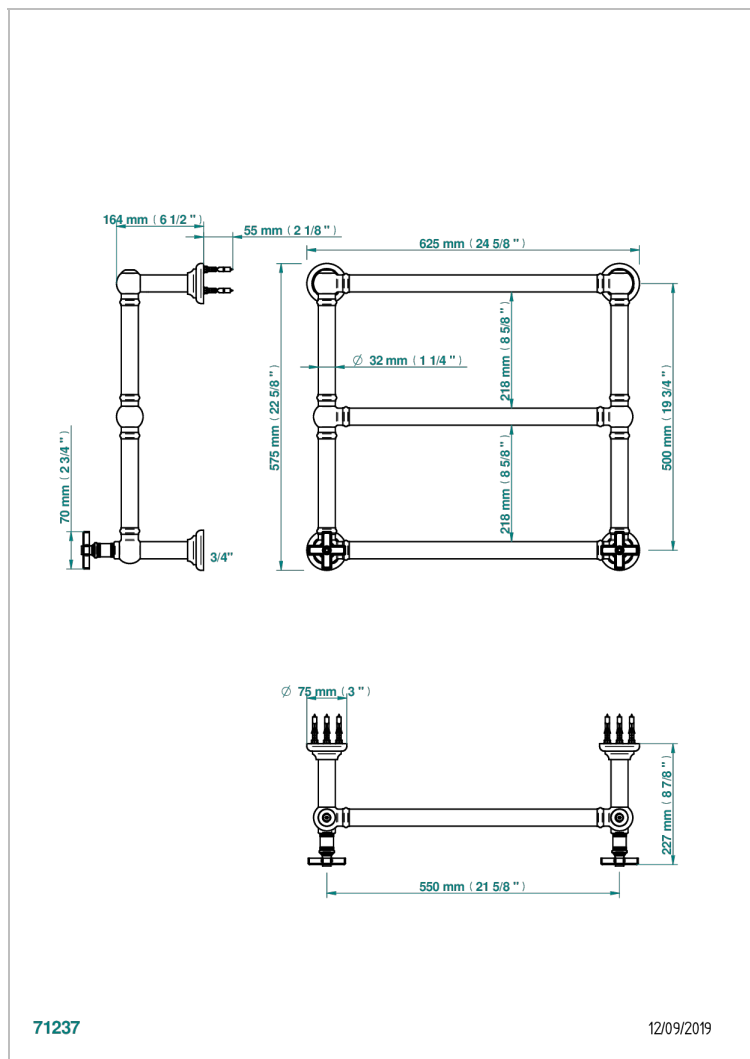

# WEST COAST WITH GUILLOCHE DECOR

U9C-TWT3H2

Traditional towel warmer, 3 rails, 625 mm x 575 mm, hydronic with 2 stylised handles

THG<sup>®</sup>  
PARIS

## CARACTERÍSTICAS

- West coast with Guilloché decor
- Traditional towel warmer, 3 rails, 625 mm x 575 mm, hydronic with 2 stylised handles

## ESPECIFICACIONES TÉCNICAS

- Pression : 0,5 bars < P < 3 bars (recommandée)
- Pressure : 7.25 psi < P < 43.5 psi (advised)
- Température eau maximale conseillée : 60°C
- Maximum water temperature advised: 140°F
- Hauteur minimale au sol (maximum height from the ground) : 60 cm (24")
- Puissance / Power : 64W à Delta T 30