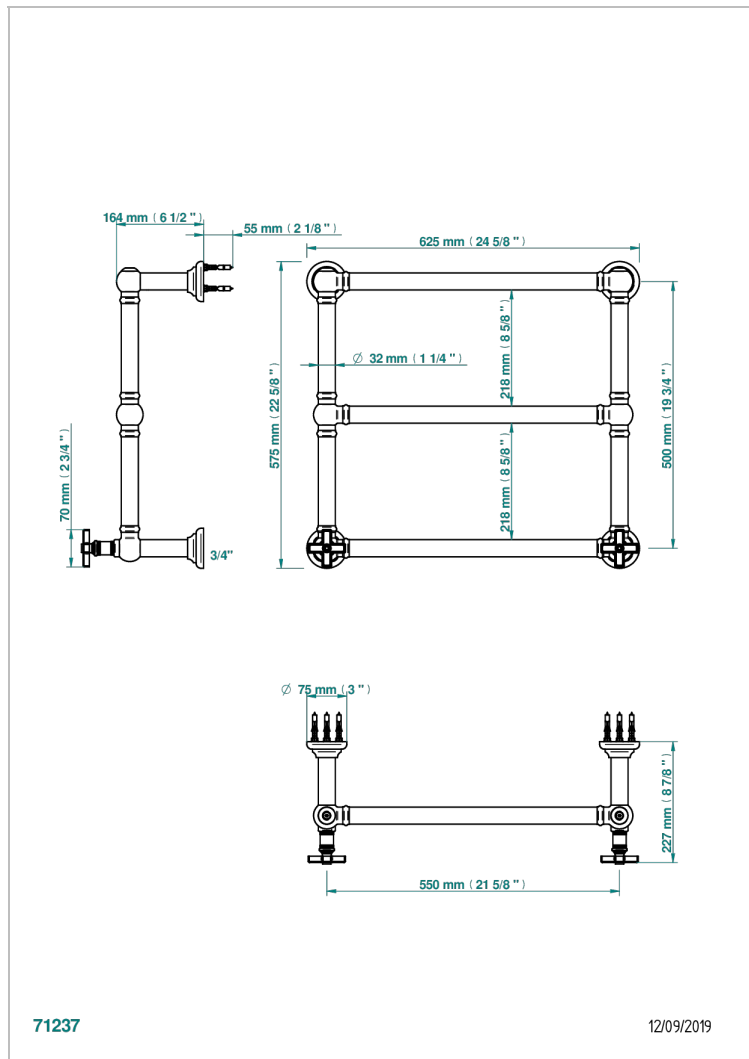

# WEST COAST WITH GUILLOCHE DECOR

U9C-TWT3H2

Traditional towel warmer, 3 rails, 625 mm x 575 mm, hydronic with 2 stylised handles

## CHARACTERISTIC

- West coast with Guilloché decor
- Traditional towel warmer, 3 rails, 625 mm x 575 mm, hydronic with 2 stylised handles

## TECHNICAL SPECS

- Pression : 0,5 bars < P < 3 bars (recommandée)
- Pressure : 7.25 psi < P < 43.5 psi (advised)
- Température eau maximale conseillée : 60°C
- Maximum water temperature advised: 140°F
- Hauteur minimale au sol (maximum height from the ground) : 60 cm (24")
- Puissance / Power : 64W à Delta T 30