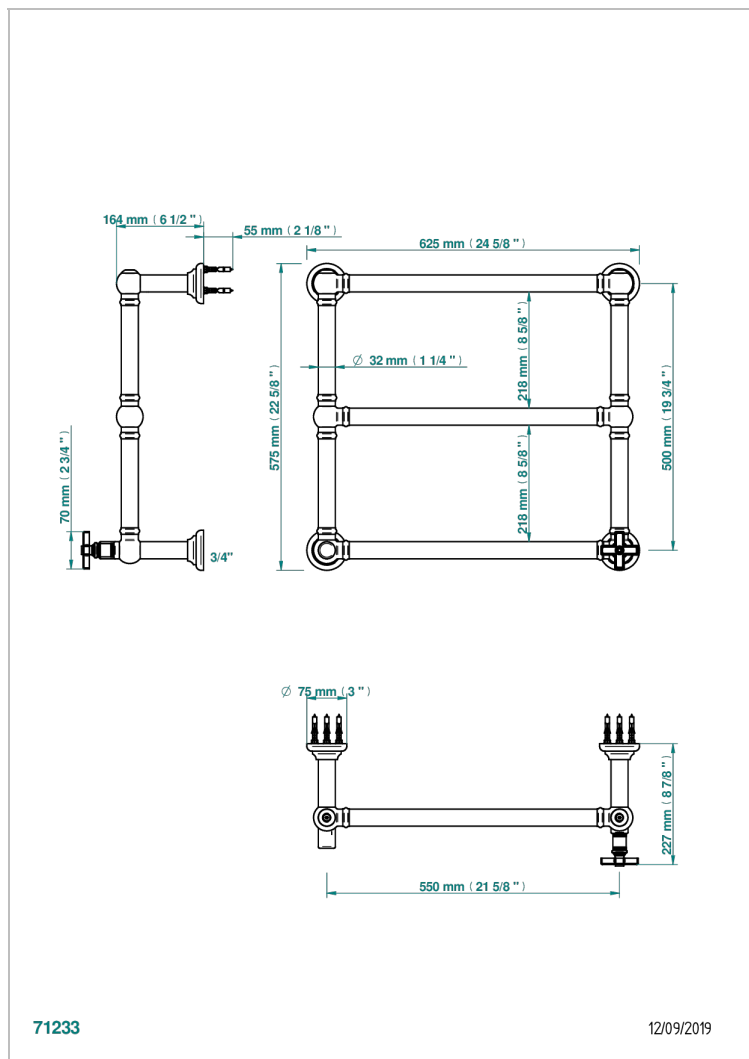

# WEST COAST WITH GUILLOCHE DECOR

U9C-TWT3H1

Traditional towel warmer, 3 rails, 625 mm x 575 mm, hydronic with 1 stylised handle

THG<sup>®</sup>  
PARIS

## CHARACTERISTIC

- West coast with Guilloché decor
- Traditional towel warmer, 3 rails, 625 mm x 575 mm, hydronic with 1 stylised handle

## TECHNICAL SPECS

- Pression : 0,5 bars < P < 3 bars (recommandée)
- Pressure : 7.25 psi < P < 43.5 psi (advised)
- Température eau maximale conseillée : 60°C
- Maximum water temperature advised: 140°F
- Hauteur minimale au sol (maximum height from the ground) : 60 cm (24")
- Puissance / Power : 64W à Delta T 30