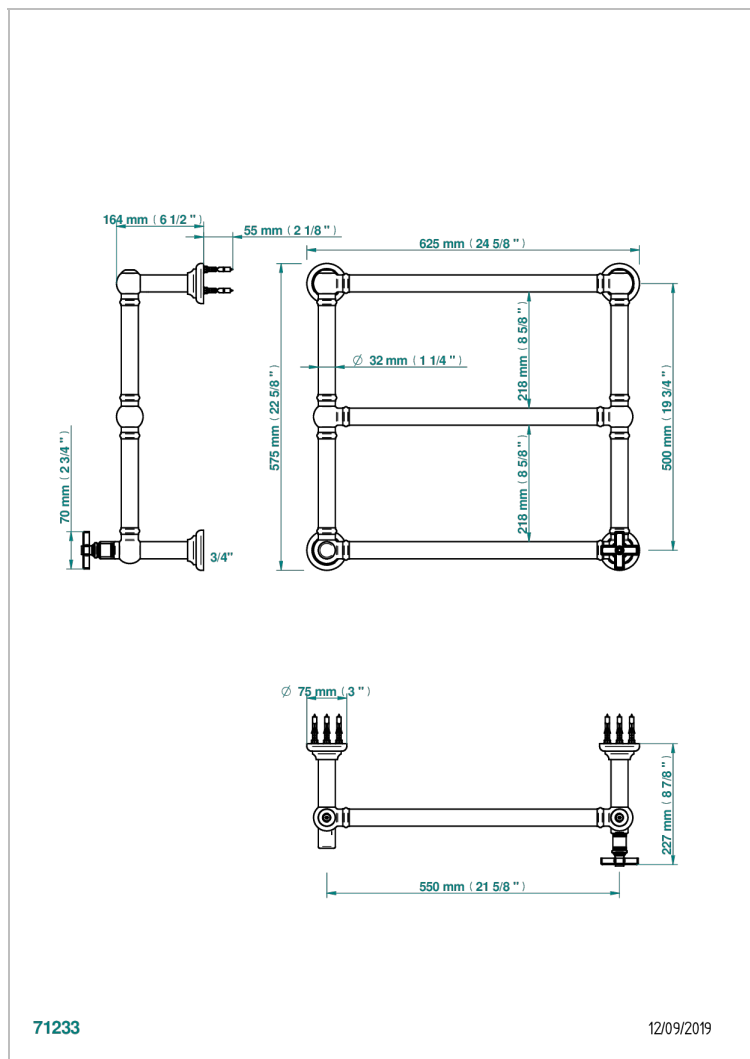

# WEST COAST WITH GUILLOCHE DECOR

U9C-TWT3H1

Traditional towel warmer, 3 rails, 625 mm x 575 mm, hydronic with 1 stylised handle

THG<sup>®</sup>  
PARIS

## CARACTERÍSTICAS

- West coast with Guilloché decor
- Traditional towel warmer, 3 rails, 625 mm x 575 mm, hydronic with 1 stylised handle

## ESPECIFICACIONES TÉCNICAS

- Pression : 0,5 bars < P < 3 bars (recommandée)
- Pressure : 7.25 psi < P < 43.5 psi (advised)
- Température eau maximale conseillée : 60°C
- Maximum water temperature advised: 140°F
- Hauteur minimale au sol (maximum height from the ground) : 60 cm (24")
- Puissance / Power : 64W à Delta T 30