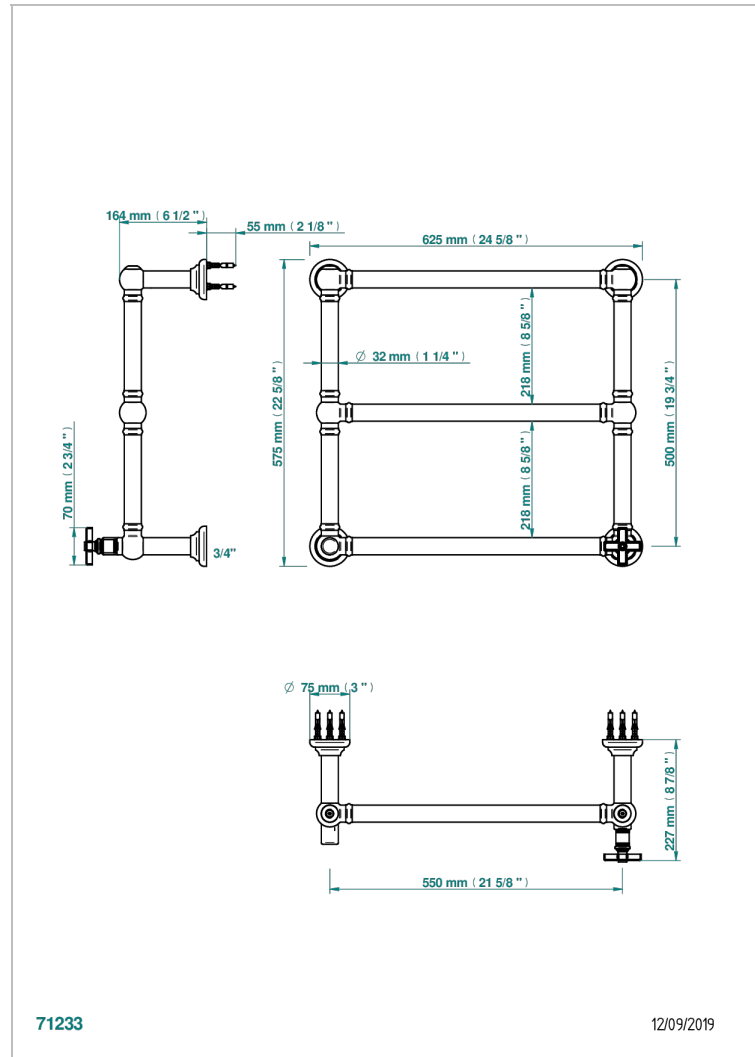

# WEST COAST WITH GUILLOCHE DECOR

U9C-TWT3H1

Traditional towel warmer, 3 rails, 625 mm x 575 mm, hydronic with 1 stylised handle

THG<sup>®</sup>  
PARIS

## CHARACTERISTIC

- West coast with Guilloché decor
- Traditional towel warmer, 3 rails, 625 mm x 575 mm, hydronic with 1 stylised handle

## TECHNICAL SPECS

- Pression : 0,5 bars < P < 3 bars (recommandée)
- Pressure : 7.25 psi < P < 43.5 psi (advised)
- Température eau maximale conseillée : 60°C
- Maximum water temperature advised: 140°F
- Hauteur minimale au sol (maximum height from the ground) : 60 cm (24")
- Puissance / Power : 64W à Delta T 30