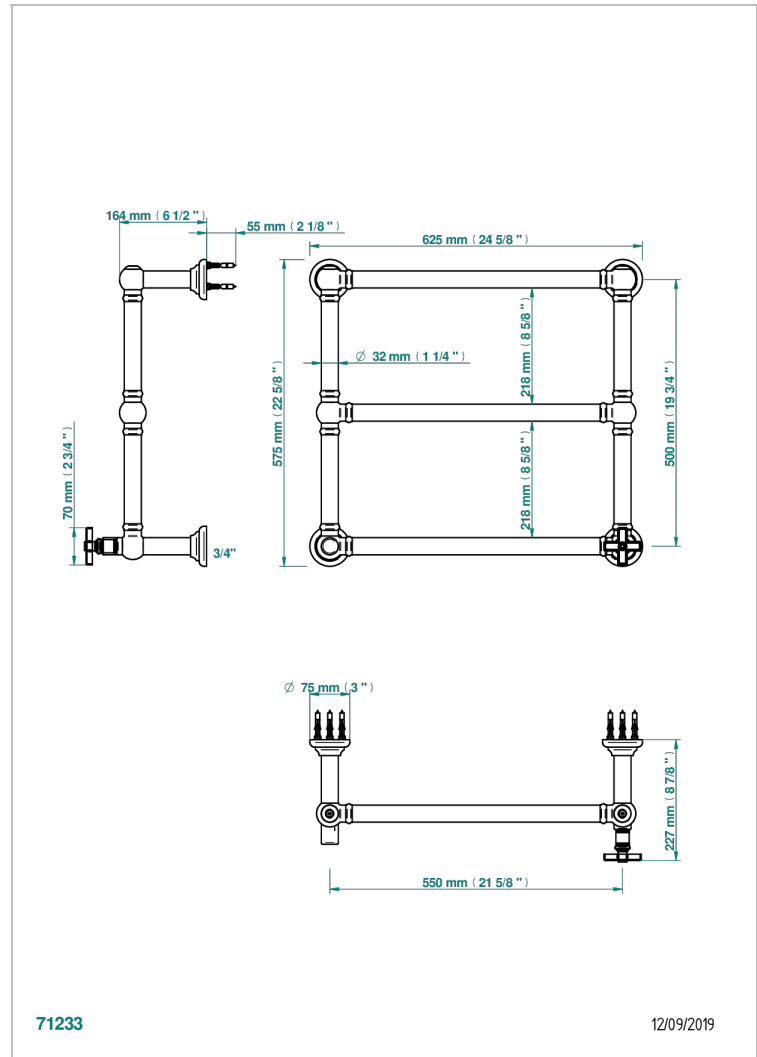

WEST COAST WITH GUILLOCHE DECOR

U9C-TWT3H1

Traditional towel warmer, 3 rails, 625 mm x 575 mm, hydronic with 1 stylised handle

THG[®]
PARIS

CARACTERÍSTICAS

- West coast with Guilloché decor
- Traditional towel warmer, 3 rails, 625 mm x 575 mm, hydronic with 1 stylised handle

ESPECIFICACIONES TÉCNICAS

- Pression : 0,5 bars < P < 3 bars (recommandée)
- Pressure : 7.25 psi < P < 43.5 psi (advised)
- Température eau maximale conseillée : 60°C
- Maximum water temperature advised: 140°F
- Hauteur minimale au sol (maximum height from the ground) : 60 cm (24")
- Puissance / Power : 64W à Delta T 30