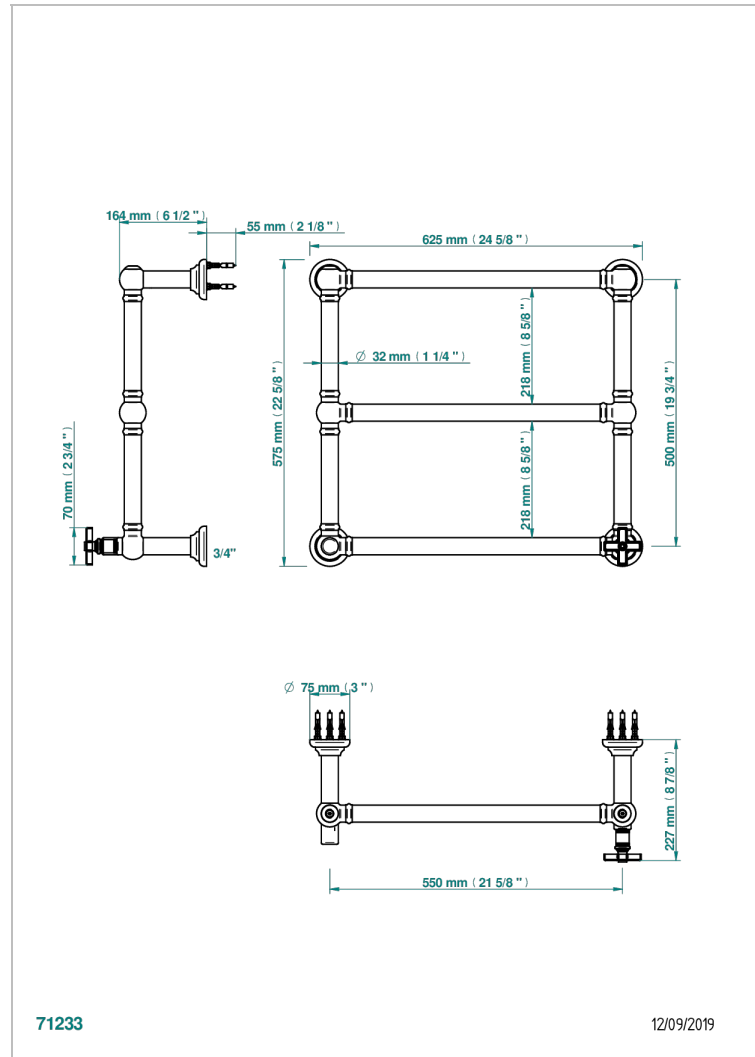

WEST COAST WITH GUILLOCHE DECOR

U9C-TWT3H1

Traditional towel warmer, 3 rails, 625 mm x 575 mm, hydronic with 1 stylised handle

THG[®]
PARIS

CHARACTERISTIC

- West coast with Guilloché decor
- Traditional towel warmer, 3 rails, 625 mm x 575 mm, hydronic with 1 stylised handle

TECHNICAL SPECS

- Pression : 0,5 bars < P < 3 bars (recommandée)
- Pressure : 7.25 psi < P < 43.5 psi (advised)
- Température eau maximale conseillée : 60°C
- Maximum water temperature advised: 140°F
- Hauteur minimale au sol (maximum height from the ground) : 60 cm (24")
- Puissance / Power : 64W à Delta T 30