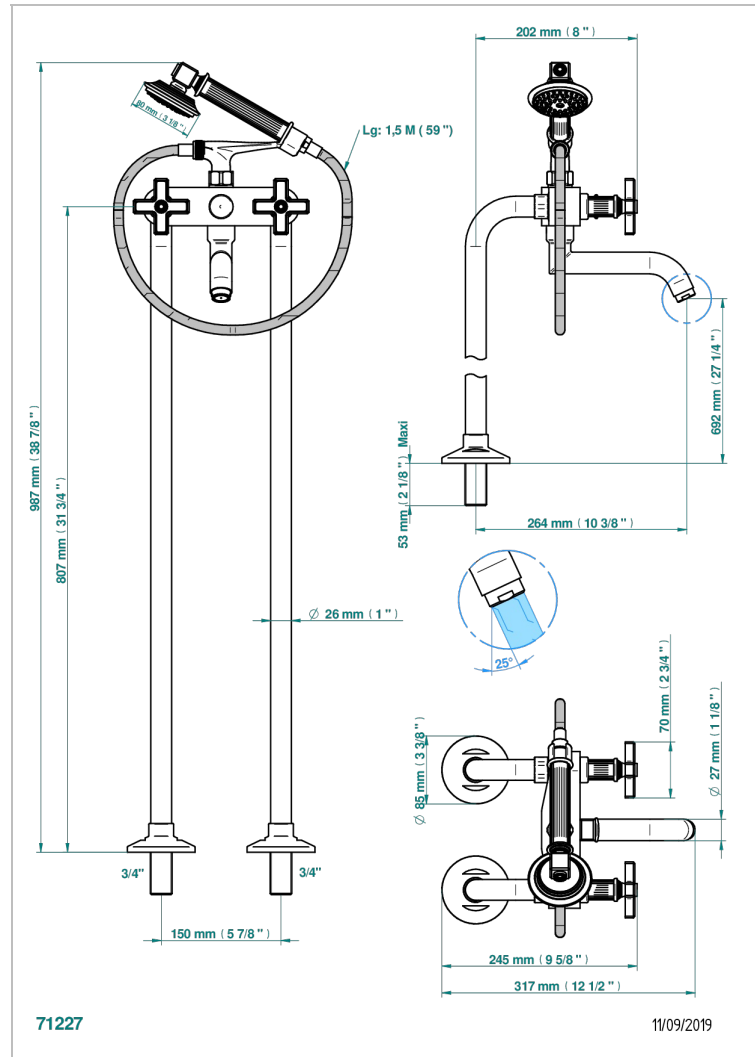

GRAND CENTRAL METAL

U9K-13CS

Free-standing bath/shower mixer with upright connections

THG[®]
PARIS

CHARACTERISTIC

- ACS : 21ACCLY034

STANDARDS

RELATED SKU'S

- Ref. G00-13800A Set of installation for tub filler

AVAILABLE FINITIONS

Antique nickel - H28
Black ceram - D30
Blush PVD - H62
Brass color PVD - H49
Brown bronze color PVD - F33
Gold color PVD - H52

Graphite PVD - H64
Lacquered light bronze - D01
Matt Umber PVD - H67
Matt blush PVD - H60
Matt brass color PVD - H50
Matt brown bronze color PVD - F34