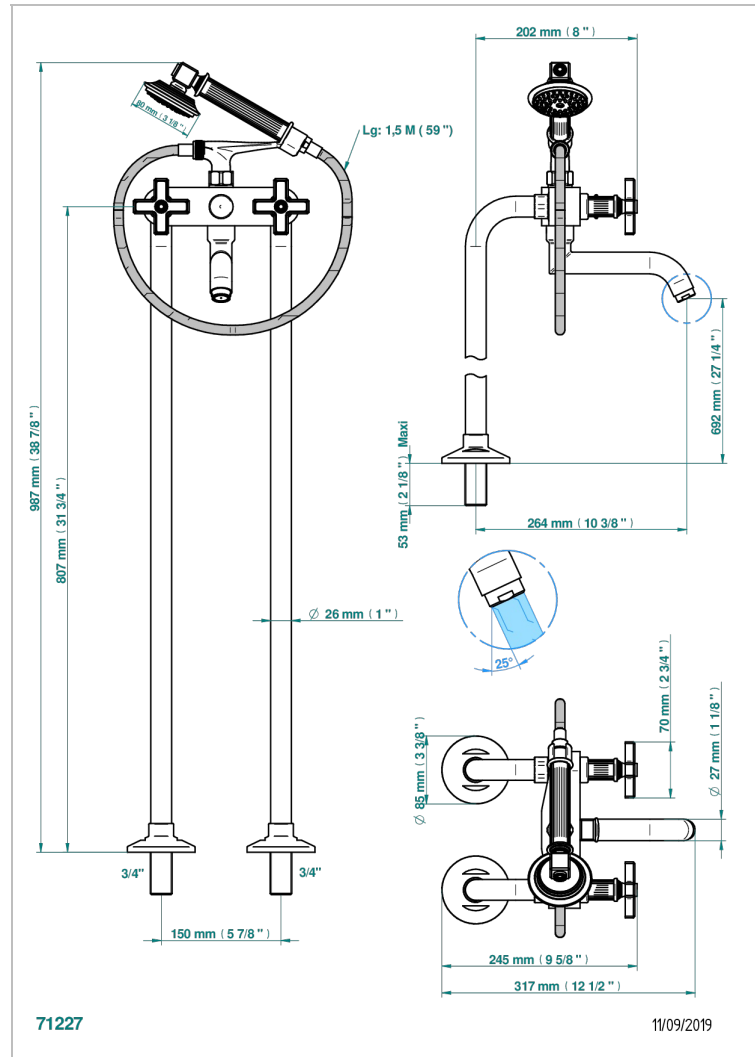

# GRAND CENTRAL METAL

U9K-13CS

Free-standing bath/shower mixer with upright connections

THG<sup>®</sup>  
PARIS

## CHARACTERISTIC

- ACS : 21ACCLY034

## RELATED SKU'S

- Ref. G00-13800A Set of installation for tub filler