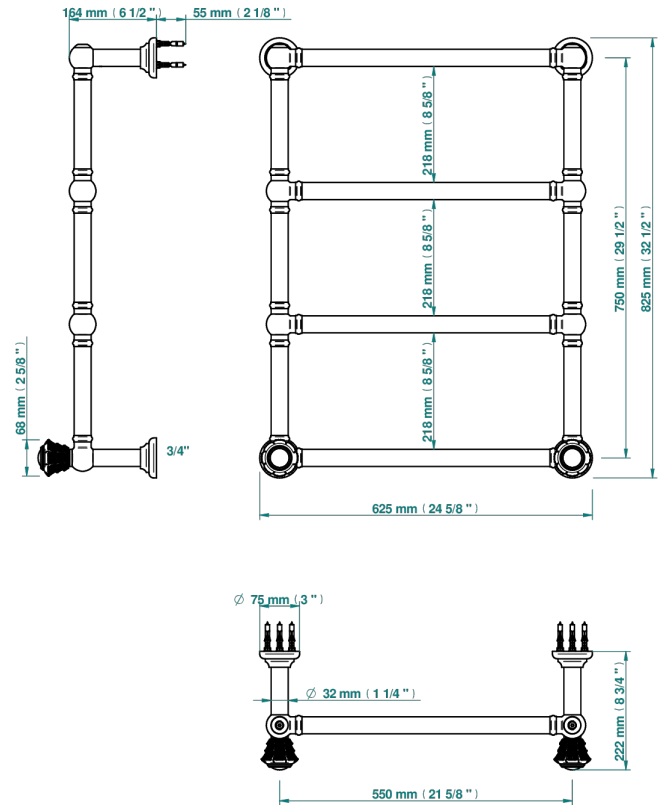

Traditional towel warmer, 4 rails, 625 mm x 825 mm, hydronic with 2 stylised handles

71221

11/09/2019

CHARACTERISTIC

- Dahlia
- Traditional towel warmer, 4 rails, 625 mm x 825 mm, hydronic with 2 stylised handles

TECHNICAL SPECS

- Pression : 0,5 bars < P < 3 bars (recommandée)
- Pressure : 7.25 psi < P < 43.5 psi (advised)
- Température eau maximale conseillée : 60°C
- Maximum water temperature advised: 140°F
- Hauteur minimale au sol (maximum height from the ground) : 60 cm (24")
- Puissance / Power : 86W à Delta T 30