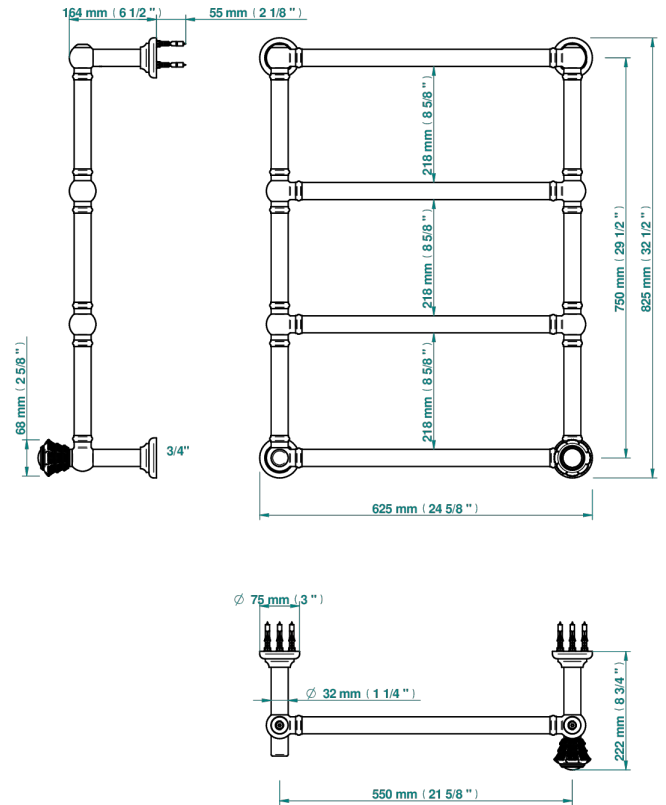

Traditional towel warmer, 4 rails, 625 mm x 825 mm, hydronic with 1 stylised handle

71220

11/09/2019

### CARACTERÍSTICAS

- Dahlia
- Traditional towel warmer, 4 rails, 625 mm x 825 mm, hydronic with 1 stylised handle

### ESPECIFICACIONES TÉCNICAS

- Pression : 0,5 bars < P < 3 bars (recommandée)
- Pressure : 7.25 psi < P < 43.5 psi (advised)
- Température eau maximale conseillée : 60°C
- Maximum water temperature advised: 140°F
- Hauteur minimale au sol (maximum height from the ground) : 60 cm (24")
- Puissance / Power : 86W à Delta T 30