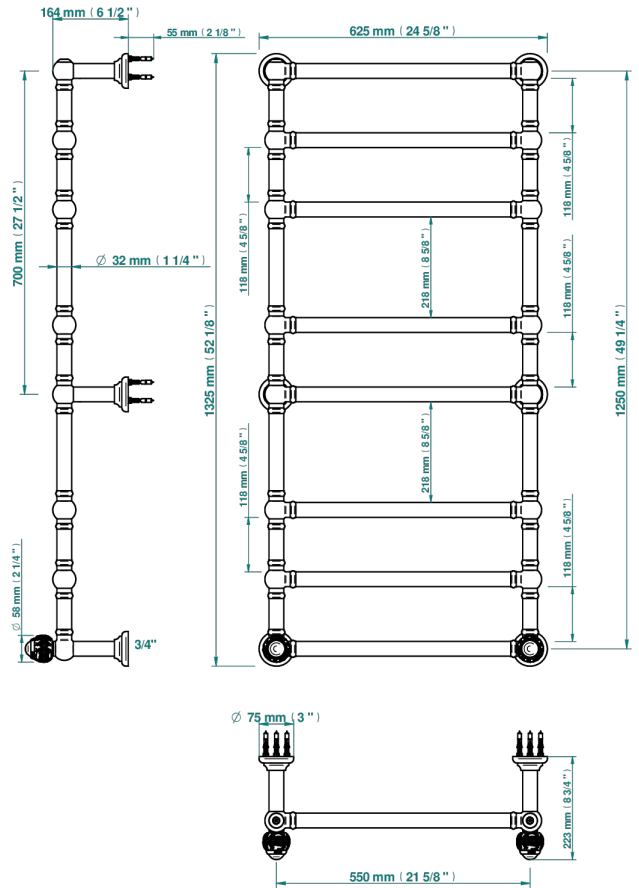

# PANTHERE BLACK CRYSTAL

A2K-TWT8H2

Traditional towel warmer, 8 rails, 625 mm x 1325 mm, hydronic with 2 stylised handles

## CHARACTERISTIC

- Panthère Black crystal
- Traditional towel warmer, 8 rails, 625 mm x 1325 mm, hydronic with 2 stylised handles

## TECHNICAL SPECS

- Pression : 0,5 bars < P < 3 bars (recommandée)
- Pressure : 7.25 psi < P < 43.5 psi (advised)
- Température eau maximale conseillée : 60°C
- Maximum water temperature advised: 140°F
- Hauteur minimale au sol (maximum height from the ground) : 60 cm (24")
- Puissance / Power : 171W à Delta T 30