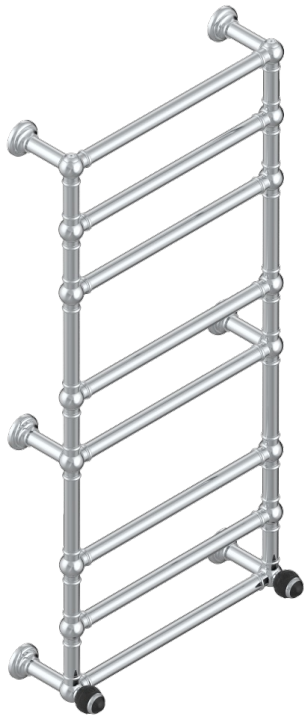

# PANTHERE BLACK CRYSTAL

A2K-TWT8H2

Traditional towel warmer, 8 rails, 625 mm x 1325 mm, hydronic with 2 stylised handles

## CHARACTERISTIC

- Panthère Black crystal
- Traditional towel warmer, 8 rails, 625 mm x 1325 mm, hydronic with 2 stylised handles

## TECHNICAL SPECS

- Pression : 0,5 bars < P < 3 bars (recommandée)
- Pressure : 7.25 psi < P < 43.5 psi (advised)
- Température eau maximale conseillée : 60°C
- Maximum water temperature advised: 140°F
- Hauteur minimale au sol (maximum height from the ground) : 60 cm (24")
- Puissance / Power : 171W à Delta T 30

## AVAILABLE FINITIONS

Blush PVD - H62  
Brass color PVD - H49  
Brown bronze color PVD - F33  
Gold color PVD - H52  
Graphite PVD - H64  
Lacquered light bronze - D01

Matt Umber PVD - H67  
Matt blush PVD - H60  
Matt brass color PVD - H50  
Matt brown bronze color PVD - F34  
Matt chrome - C02  
Matt gold - F07