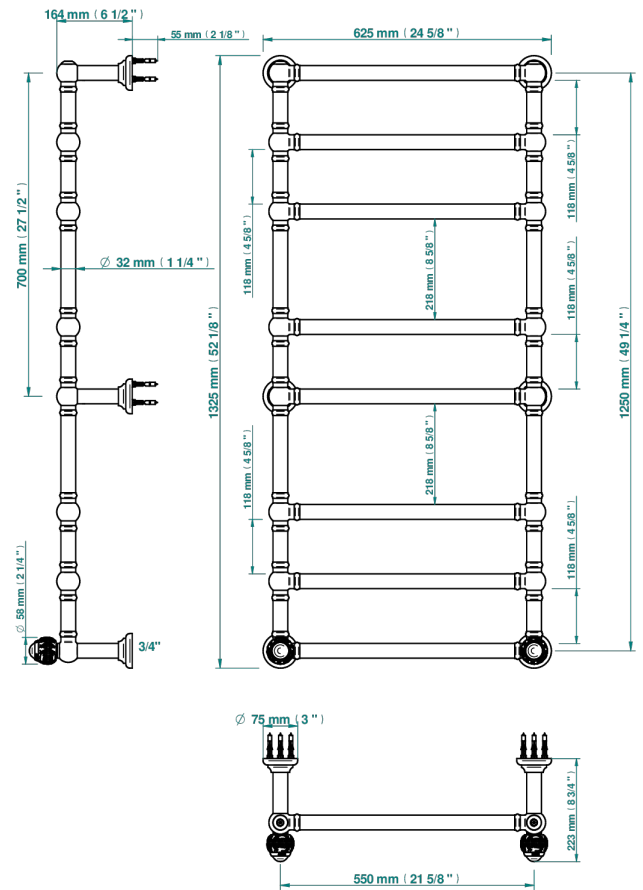

PANTHERE CRISTAL CLARO

A2H-TWT8H2

Traditional towel warmer, 8 rails, 625 mm x 1325 mm, hydronic with 2 stylised handles

THG[®]
PARIS

CARACTERÍSTICAS

- Panthère cristal claro
- Traditional towel warmer, 8 rails, 625 mm x 1325 mm, hydronic with 2 stylised handles

ESPECIFICACIONES TÉCNICAS

- Pression : 0,5 bars < P < 3 bars (recommandée)
- Pressure : 7.25 psi < P < 43.5 psi (advised)
- Température eau maximale conseillée : 60°C
- Maximum water temperature advised: 140°F
- Hauteur minimale au sol (maximum height from the ground) : 60 cm (24")
- Puissance / Power : 171W à Delta T 30