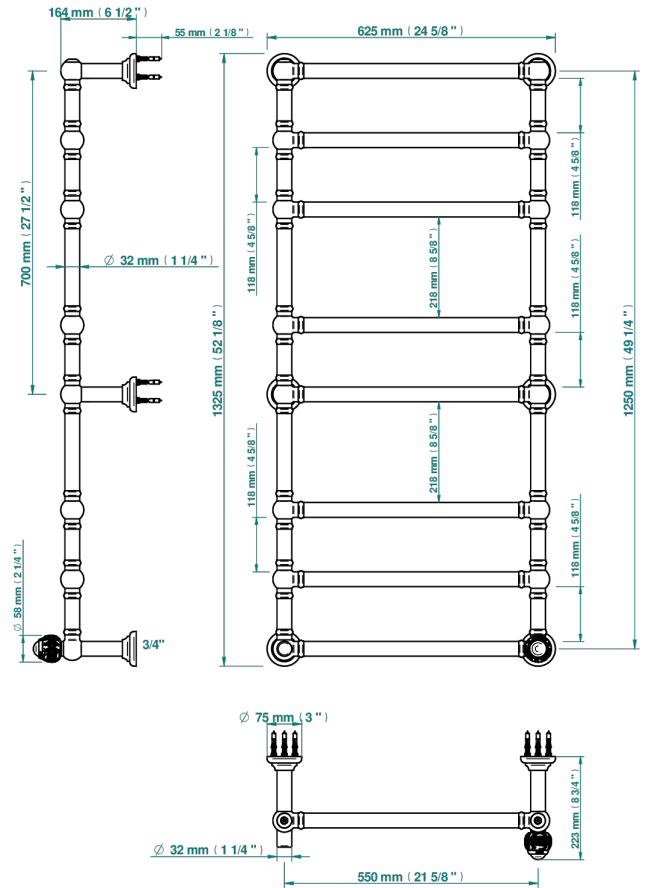

PANTHERE CRISTAL NEGRO

A2K-TWT8H1

Traditional towel warmer, 8 rails, 625 mm x 1325 mm, hydronic with 1 stylised handle

THG[®]
PARIS

71211

11/09/2019

CARACTERÍSTICAS

- Panthère cristal negro
- Traditional towel warmer, 8 rails, 625 mm x 1325 mm, hydronic with 1 stylised handle

ESPECIFICACIONES TÉCNICAS

- Pression : 0,5 bars < P < 3 bars (recommandée)
- Pressure : 7.25 psi < P < 43.5 psi (advised)
- Température eau maximale conseillée : 60°C
- Maximum water temperature advised: 140°F
- Hauteur minimale au sol (maximum height from the ground) : 60 cm (24")
- Puissance / Power : 171W à Delta T 30