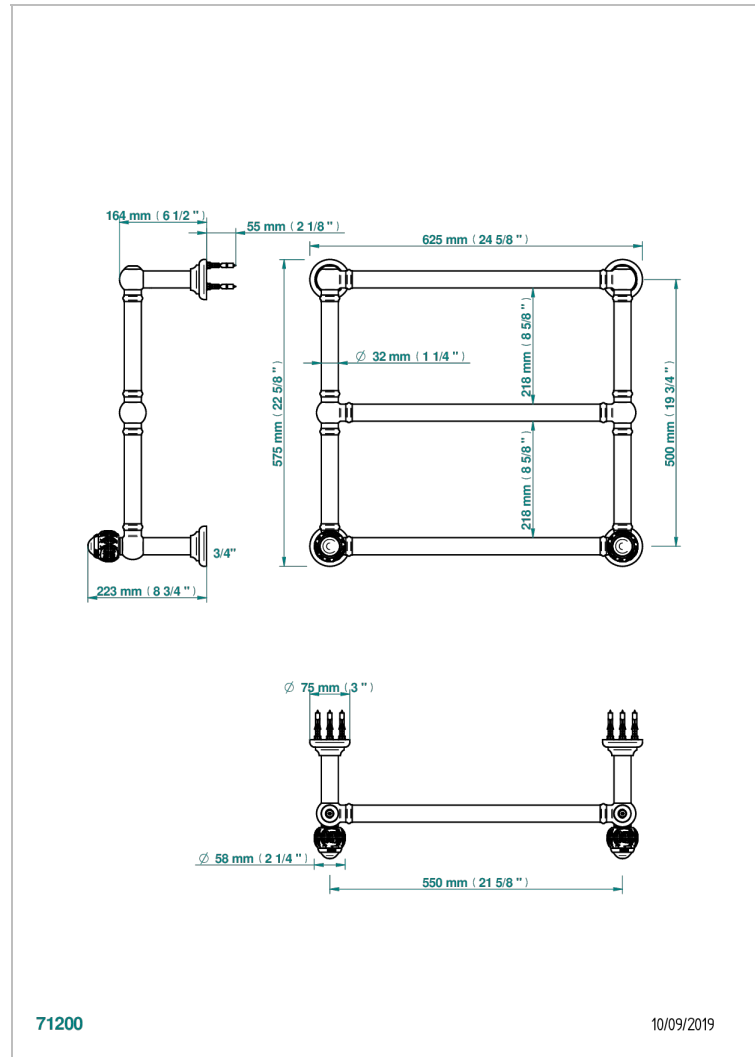

PANTHERE BLACK CRYSTAL

A2K-TWT3H2

Traditional towel warmer, 3 rails, 625 mm x 575 mm, hydronic with 2 stylised handles

THG[®]
PARIS

CHARACTERISTIC

- Panthère Black crystal
- Traditional towel warmer, 3 rails, 625 mm x 575 mm, hydronic with 2 stylised handles

TECHNICAL SPECS

- Pression : 0,5 bars < P < 3 bars (recommandée)
- Pressure : 7.25 psi < P < 43.5 psi (advised)
- Température eau maximale conseillée : 60°C
- Maximum water temperature advised: 140°F
- Hauteur minimale au sol (maximum height from the ground) : 60 cm (24")
- Puissance / Power : 64W à Delta T 30