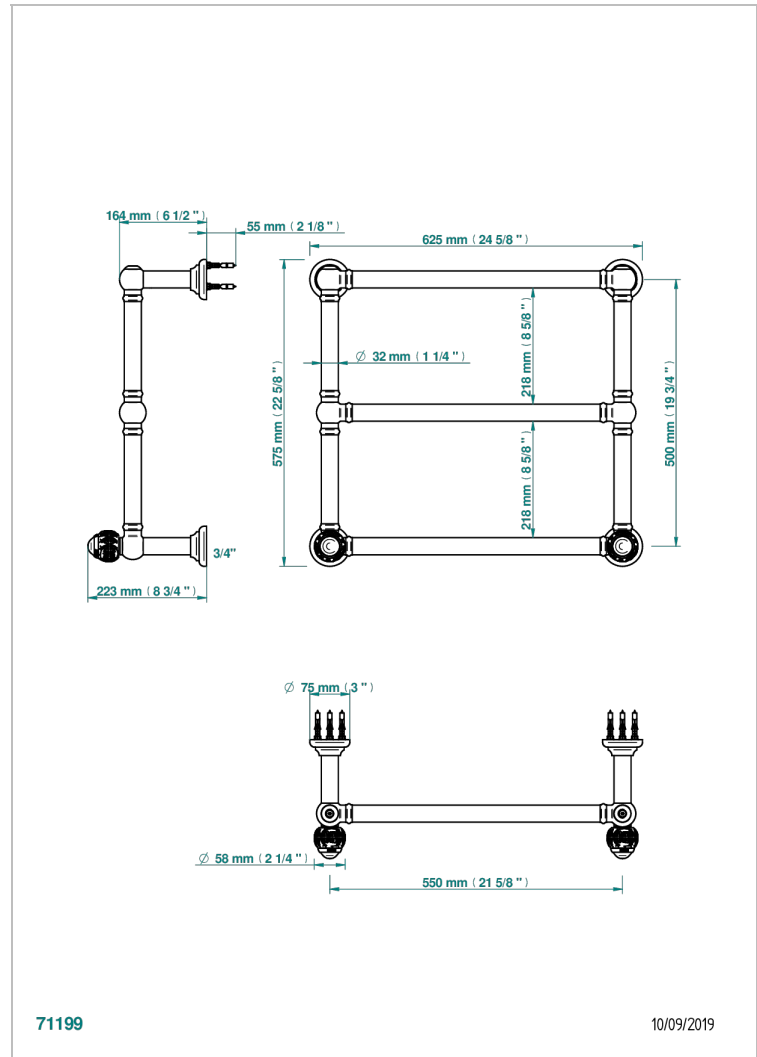

PANTHERE CRISTAL CLARO

A2H-TWT3H2

Traditional towel warmer, 3 rails, 625 mm x 575 mm, hydronic with 2 stylised handles

THG[®]
PARIS

CARACTERÍSTICAS

- Panthère cristal claro
- Traditional towel warmer, 3 rails, 625 mm x 575 mm, hydronic with 2 stylised handles

ESPECIFICACIONES TÉCNICAS

- Pression : 0,5 bars < P < 3 bars (recommandée)
- Pressure : 7.25 psi < P < 43.5 psi (advised)
- Température eau maximale conseillée : 60°C
- Maximum water temperature advised: 140°F
- Hauteur minimale au sol (maximum height from the ground) : 60 cm (24")
- Puissance / Power : 64W à Delta T 30