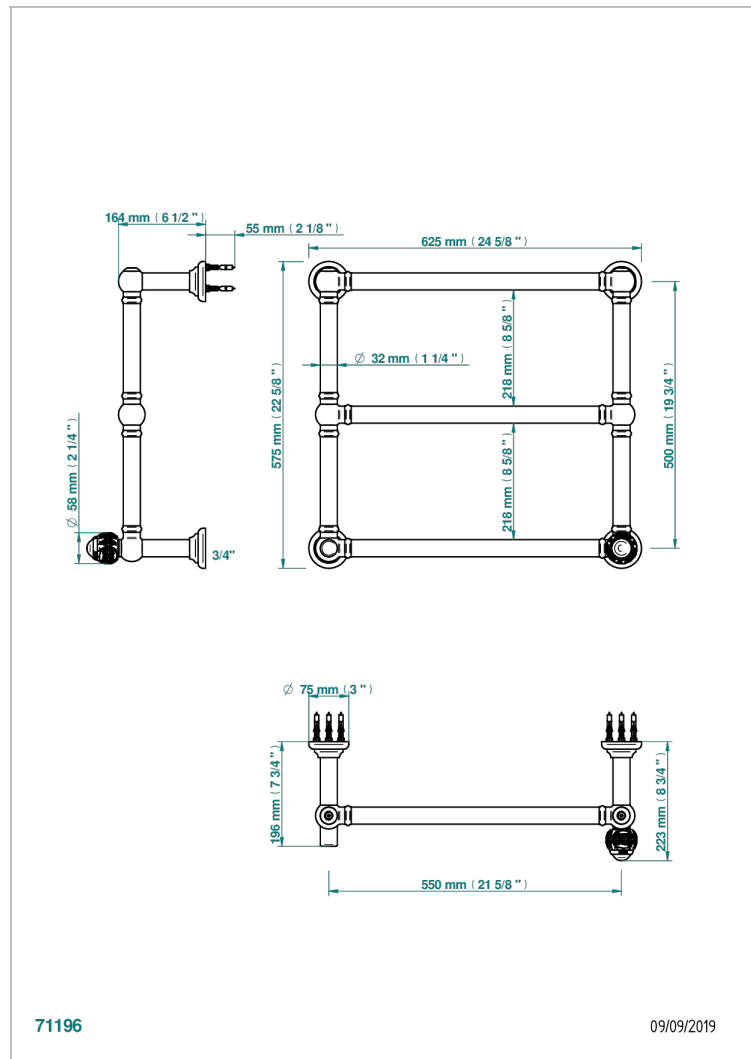

PANTHERE CRISTAL NEGRO

A2K-TWT3H1

Traditional towel warmer, 3 rails, 625 mm x 575 mm, hydronic with 1 stylised handle

THG[®]
PARIS

CARACTERÍSTICAS

- Panthère cristal negro
- Traditional towel warmer, 3 rails, 625 mm x 575 mm, hydronic with 1 stylised handle

ESPECIFICACIONES TÉCNICAS

- Pression : 0,5 bars < P < 3 bars (recommandée)
- Pressure : 7.25 psi < P < 43.5 psi (advised)
- Température eau maximale conseillée : 60°C
- Maximum water temperature advised: 140°F
- Hauteur minimale au sol (maximum height from the ground) : 60 cm (24")
- Puissance / Power : 64W à Delta T 30