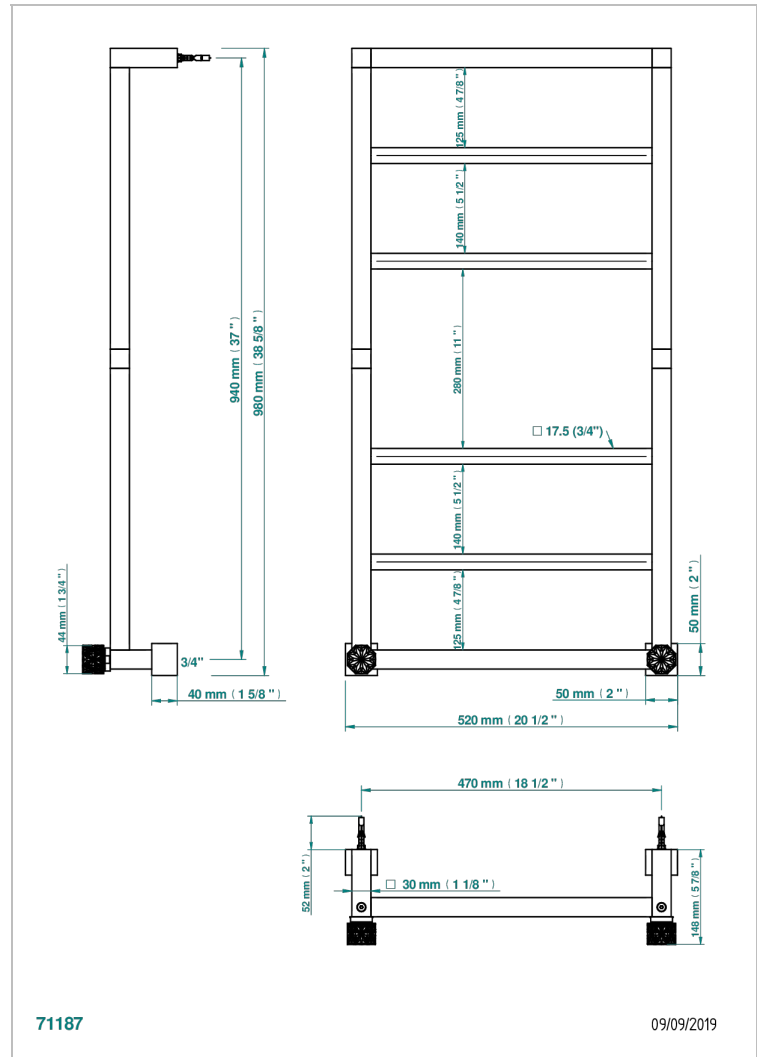

NIHAL BLACK PORCELAIN

U2P-TWS6H2

THG[®]
PARIS

Contemporary square towel warmer, 6 rails, 520 mm x 980 mm, hydronic with 2 stylised handles

CHARACTERISTIC

- Nihal Black porcelain
- Contemporary square towel warmer, 6 rails, 520 mm x 980 mm, hydronic with 2 stylised handles

TECHNICAL SPECS

- Pression : 0,5 bars < P < 3 bars (recommandée)
- Pressure : 7.25 psi < P < 43.5 psi (advised)
- Température eau maximale conseillée : 60°C
- Maximum water temperature advised: 140°F
- Hauteur minimale au sol (maximum height from the ground) : 60 cm (24")
- Puissance / Power : 96W à Delta T 30