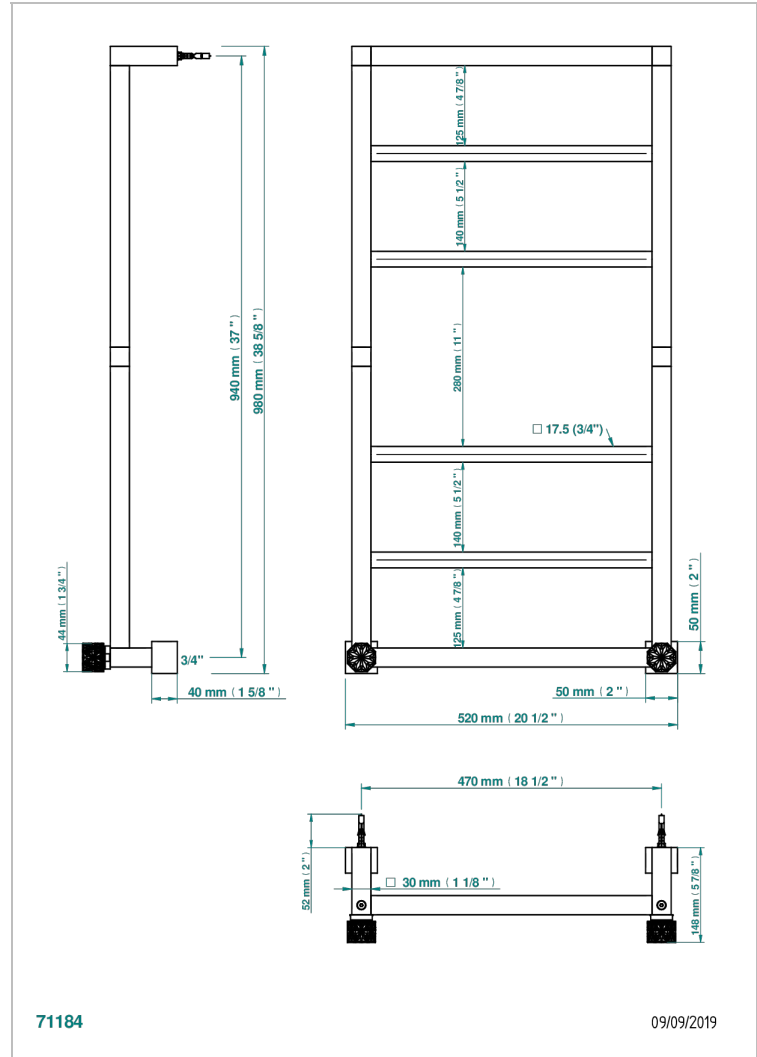

# NIHAL PORCELANA AZUL

U2L-TWS6H2

THG<sup>®</sup>  
PARIS

Contemporary square towel warmer, 6 rails, 520 mm x 980 mm, hydronic with 2 stylised handles

## CARACTERÍSTICAS

- Nihal porcelana azul
- Contemporary square towel warmer, 6 rails, 520 mm x 980 mm, hydronic with 2 stylised handles

## ESPECIFICACIONES TÉCNICAS

- Pression : 0,5 bars < P < 3 bars (recommandée)
- Pressure : 7.25 psi < P < 43.5 psi (advised)
- Température eau maximale conseillée : 60°C
- Maximum water temperature advised: 140°F
- Hauteur minimale au sol (maximum height from the ground) : 60 cm (24")
- Puissance / Power : 96W à Delta T 30