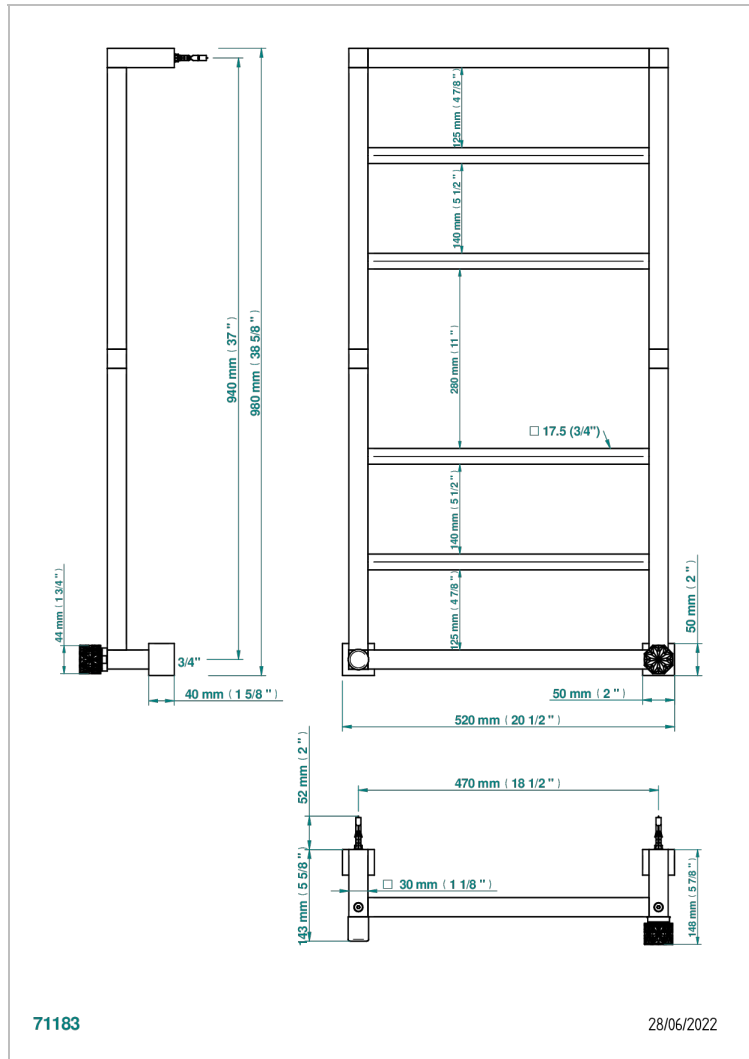

NIHAL BLACK PORCELAIN

U2P-TWS6H1

THG[®]
PARIS

Contemporary square towel warmer, 6 rails, 520 mm x 980 mm, hydronic with 1 stylised handle

CHARACTERISTIC

- Nihal Black porcelain
- Contemporary square towel warmer, 6 rails, 520 mm x 980 mm, hydronic with 1 stylised handle

TECHNICAL SPECS

- Pression : 0,5 bars < P < 3 bars (recommandée)
- Pressure : 7.25 psi < P < 43.5 psi (advised)
- Température eau maximale conseillée : 60°C
- Maximum water temperature advised: 140°F
- Hauteur minimale au sol (maximum height from the ground) : 60 cm (24")
- Puissance / Power : 96W à Delta T 30