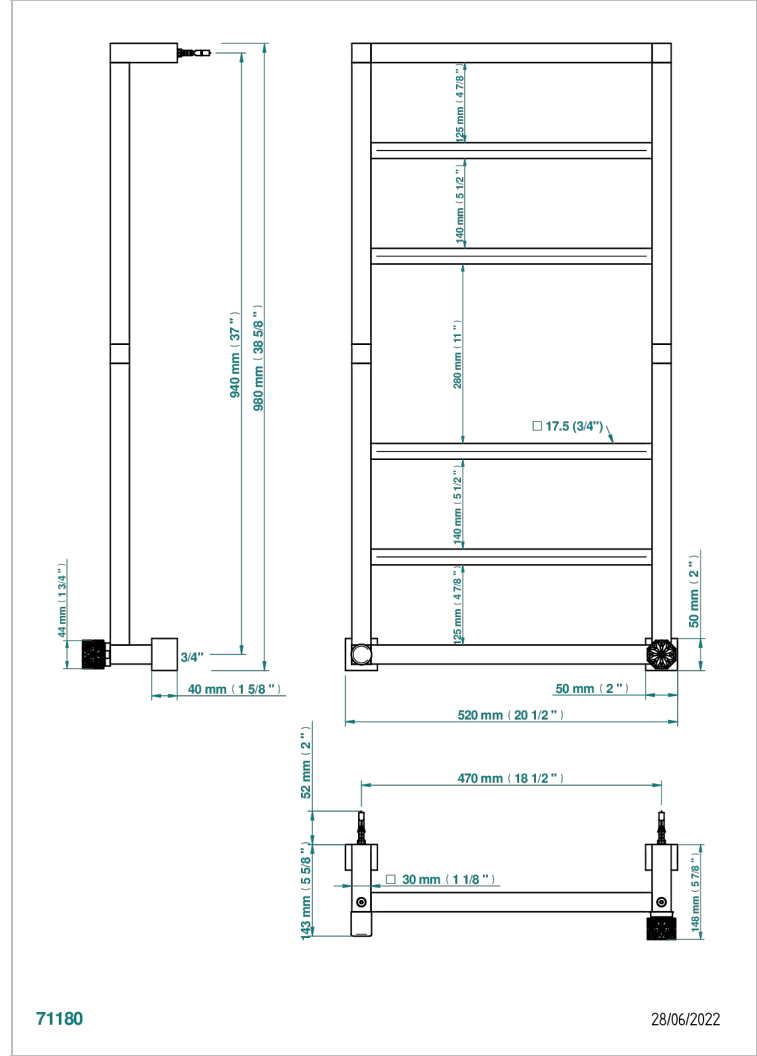

NIHAL BLUE PORCELAIN

U2L-TWS6H1

Contemporary square towel warmer, 6 rails, 520 mm x 980 mm, hydronic with 1 stylised handle

THG[®]
PARIS

CHARACTERISTIC

- Nihal Blue porcelain
- Contemporary square towel warmer, 6 rails, 520 mm x 980 mm, hydronic with 1 stylised handle

TECHNICAL SPECS

- Pression : 0,5 bars < P < 3 bars (recommandée)
- Pressure : 7.25 psi < P < 43.5 psi (advised)
- Température eau maximale conseillée : 60°C
- Maximum water temperature advised: 140°F
- Hauteur minimale au sol (maximum height from the ground) : 60 cm (24")
- Puissance / Power : 96W à Delta T 30