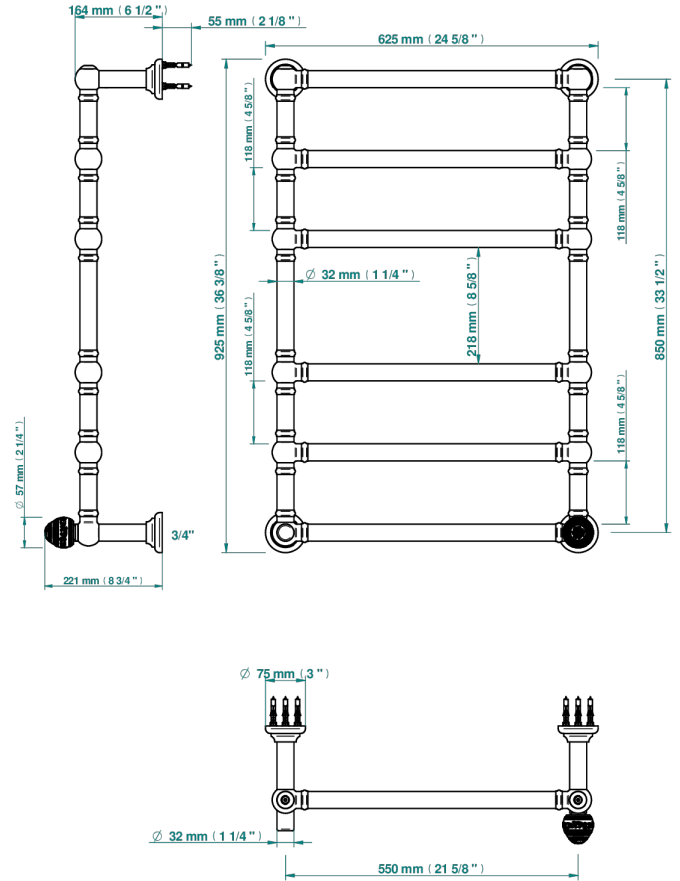

MARQUISE PLATINUM DECOR

A7G-TWT6H1

Traditional towel warmer, 6 rails, 625 mm x 925 mm, hydronic with 1 stylised handle

71135

30/08/2019

CHARACTERISTIC

- Marquise platinum decor
- Traditional towel warmer, 6 rails, 625 mm x 925 mm, hydronic with 1 stylised handle

TECHNICAL SPECS

- Pression : 0,5 bars < P < 3 bars (recommandée)
- Pressure : 7.25 psi < P < 43.5 psi (advised)
- Température eau maximale conseillée : 60°C
- Maximum water temperature advised: 140°F
- Hauteur minimale au sol (maximum height from the ground) : 60 cm (24")
- Puissance / Power : 128W à Delta T 30