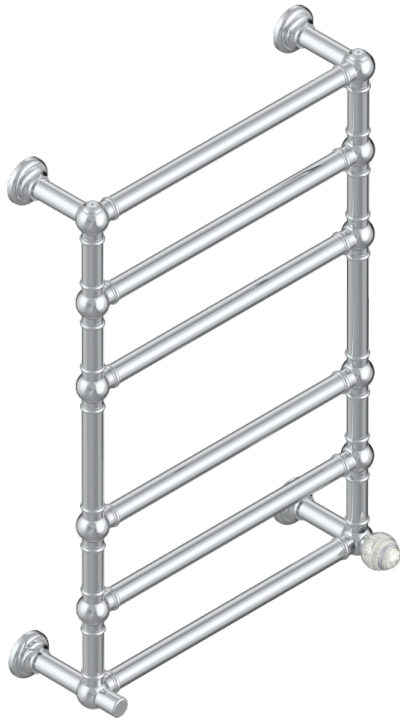

MARQUISE PLATINUM DECOR

A7G-TWT6H1

Traditional towel warmer, 6 rails, 625 mm x 925 mm, hydronic with 1 stylised handle

71135

30/08/2019

CHARACTERISTIC

- Marquise platinum decor
- Traditional towel warmer, 6 rails, 625 mm x 925 mm, hydronic with 1 stylised handle

TECHNICAL SPECS

- Pression : 0,5 bars < P < 3 bars (recommandée)
- Pressure : 7.25 psi < P < 43.5 psi (advised)
- Température eau maximale conseillée : 60°C
- Maximum water temperature advised: 140°F
- Hauteur minimale au sol (maximum height from the ground) : 60 cm (24")
- Puissance / Power : 128W à Delta T 30

AVAILABLE FINITIONS

Blush PVD - H62
Brass color PVD - H49
Brown bronze color PVD - F33
Gold color PVD - H52
Graphite PVD - H64
Lacquered light bronze - D01

Matt Umber PVD - H67
Matt blush PVD - H60
Matt brass color PVD - H50
Matt brown bronze color PVD - F34
Matt chrome - C02
Matt gold - F07