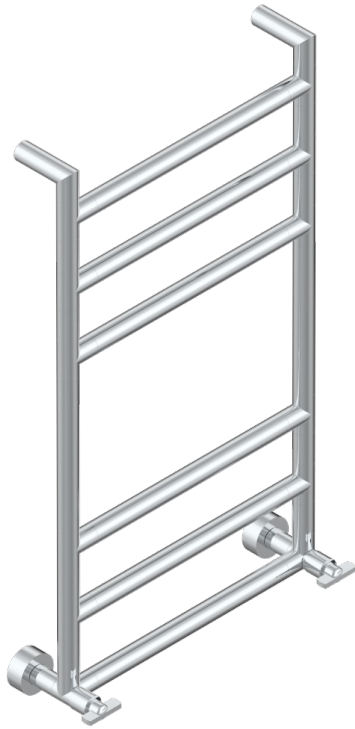

# LE 11

U2A-TWR6H2

Contemporary round towel warmer, 6 rails, 533 mm x 922 mm, hydronic with 2 stylised handles

## CHARACTERISTIC

- Le 11
- Contemporary round towel warmer, 6 rails, 533 mm x 922 mm, hydronic with 2 stylised handles

## TECHNICAL SPECS

- Pression : 0,5 bars < P < 3 bars (recommandée)
- Pressure : 7.25 psi < P < 43.5 psi (advised)
- Température eau maximale conseillée : 60°C
- Maximum water temperature advised: 140°F
- Hauteur minimale au sol (maximum height from the ground) : 60 cm (24")
- Puissance / Power : 88W à Delta T 30