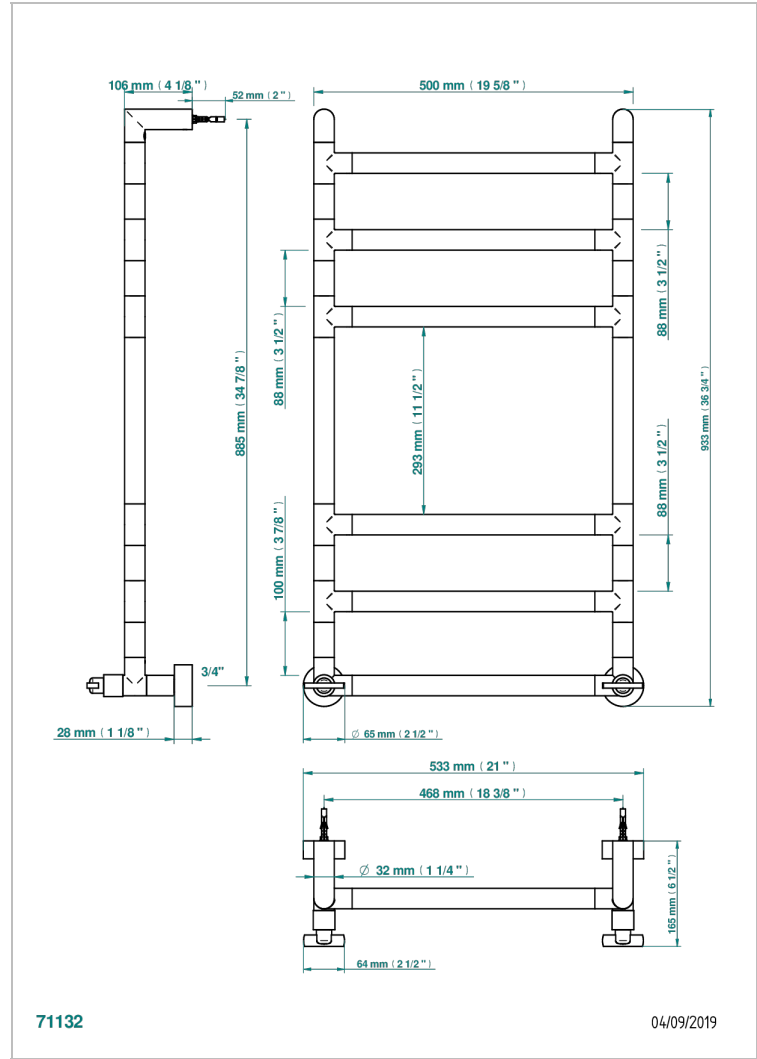

# LE 11

U2A-TWR6H2

Contemporary round towel warmer, 6 rails, 533 mm x 922 mm, hydronic with 2 stylised handles

## CHARACTERISTIC

- Le 11
- Contemporary round towel warmer, 6 rails, 533 mm x 922 mm, hydronic with 2 stylised handles

## TECHNICAL SPECS

- Pression : 0,5 bars < P < 3 bars (recommandée)
- Pressure : 7.25 psi < P < 43.5 psi (advised)
- Température eau maximale conseillée : 60°C
- Maximum water temperature advised: 140°F
- Hauteur minimale au sol (maximum height from the ground) : 60 cm (24")
- Puissance / Power : 88W à Delta T 30