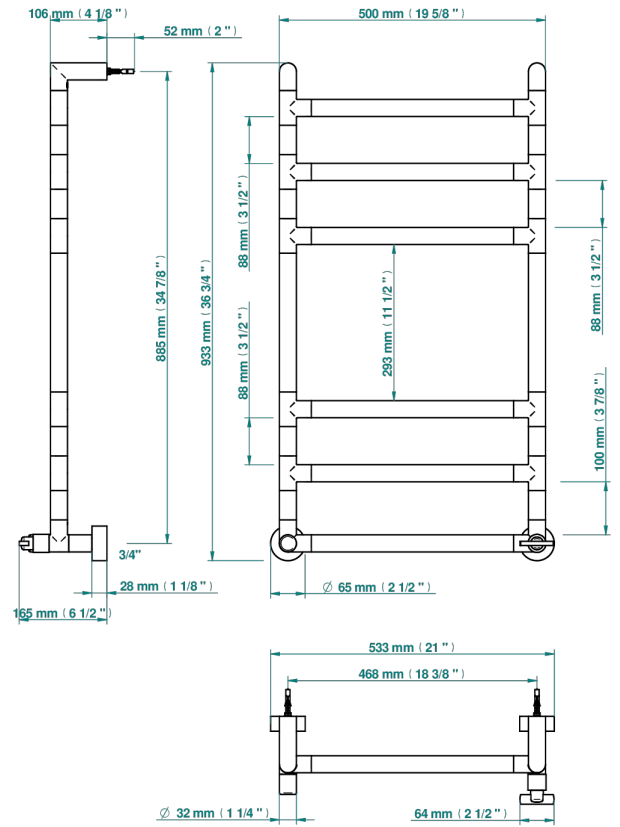

Contemporary round towel warmer, 6 rails, 533 mm x 922 mm, hydronic with 1 stylised handle

71131

04/09/2019

CARACTERÍSTICAS

- Le 11
- Contemporary round towel warmer, 6 rails, 533 mm x 922 mm, hydronic with 1 stylised handle

ESPECIFICACIONES TÉCNICAS

- Pression : 0,5 bars < P < 3 bars (recommandée)
- Pressure : 7.25 psi < P < 43.5 psi (advised)
- Température eau maximale conseillée : 60°C
- Maximum water temperature advised: 140°F
- Hauteur minimale au sol (maximum height from the ground) : 60 cm (24")
- Puissance / Power : 88W à Delta T 30