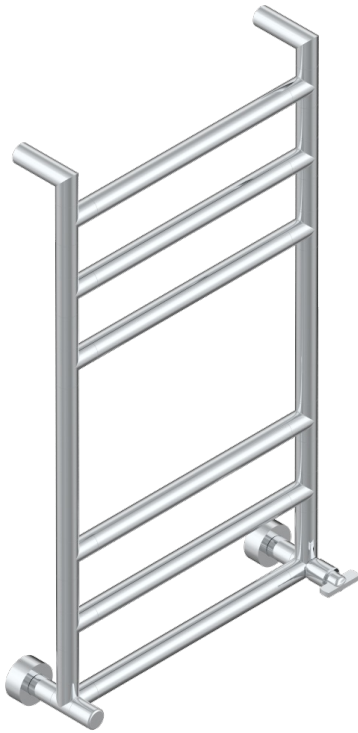

LE 11

U2A-TWR6H1

Contemporary round towel warmer, 6 rails, 533 mm x 922 mm, hydronic with 1 stylised handle

71131

04/09/2019

CHARACTERISTIC

- Le 11
- Contemporary round towel warmer, 6 rails, 533 mm x 922 mm, hydronic with 1 stylised handle

TECHNICAL SPECS

- Pression : 0,5 bars < P < 3 bars (recommandée)
- Pressure : 7.25 psi < P < 43.5 psi (advised)
- Température eau maximale conseillée : 60°C
- Maximum water temperature advised: 140°F
- Hauteur minimale au sol (maximum height from the ground) : 60 cm (24")
- Puissance / Power : 88W à Delta T 30