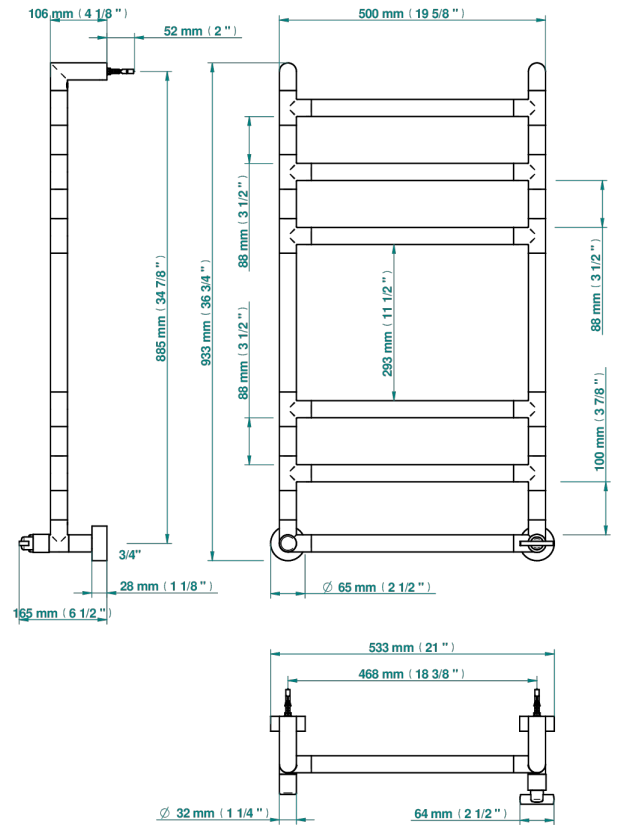

LE 11

U2A-TWR6H1

Contemporary round towel warmer, 6 rails, 533 mm x 922 mm, hydronic with 1 stylised handle

71131

04/09/2019

CHARACTERISTIC

- Le 11
- Contemporary round towel warmer, 6 rails, 533 mm x 922 mm, hydronic with 1 stylised handle

TECHNICAL SPECS

- Pression : 0,5 bars < P < 3 bars (recommandée)
- Pressure : 7.25 psi < P < 43.5 psi (advised)
- Température eau maximale conseillée : 60°C
- Maximum water temperature advised: 140°F
- Hauteur minimale au sol (maximum height from the ground) : 60 cm (24")
- Puissance / Power : 88W à Delta T 30