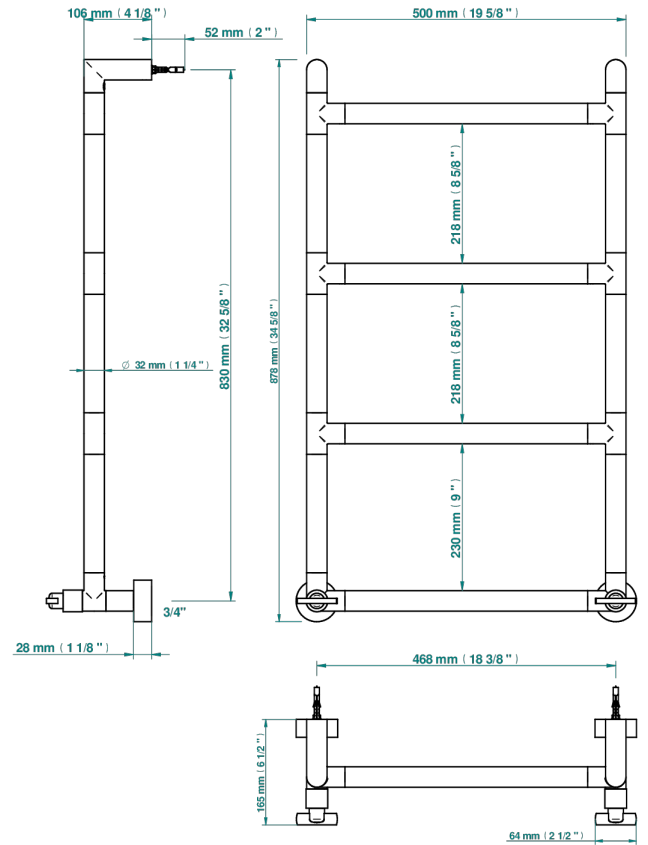

Contemporary round towel warmer, 4 rails, 533 mm x 867 mm, hydronic with 2 stylised handles

71130

04/09/2019

CARACTERÍSTICAS

- Le 11
- Contemporary round towel warmer, 4 rails, 533 mm x 867 mm, hydronic with 2 stylised handles

ESPECIFICACIONES TÉCNICAS

- Pression : 0,5 bars < P < 3 bars (recommandée)
- Pressure : 7.25 psi < P < 43.5 psi (advised)
- Température eau maximale conseillée : 60°C
- Maximum water temperature advised: 140°F
- Hauteur minimale au sol (maximum height from the ground) : 60 cm (24")
- Puissance / Power : 59W à Delta T 30