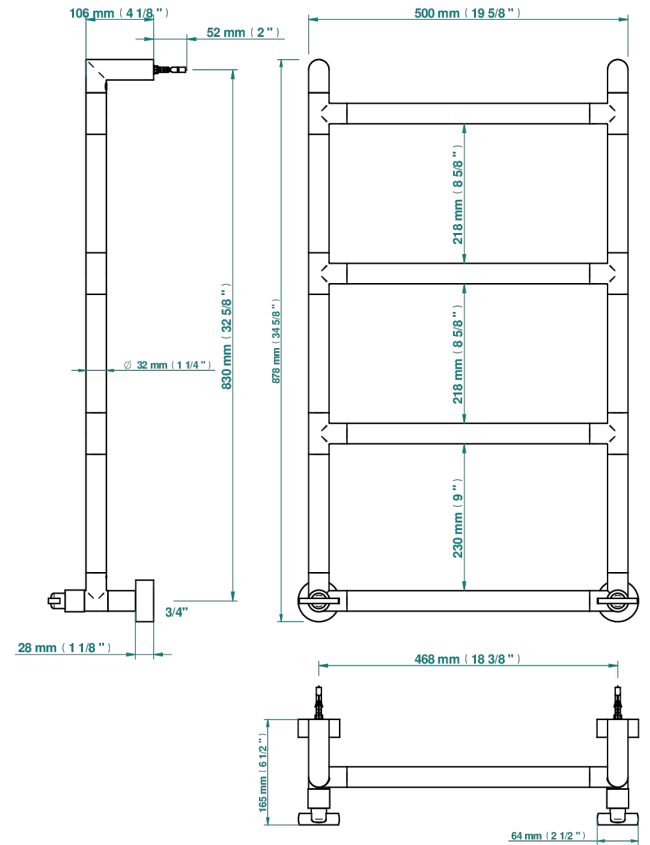

Contemporary round towel warmer, 4 rails, 533 mm x 867 mm, hydronic with 2 stylised handles

71130

04/09/2019

## CHARACTERISTIC

- Le 11
- Contemporary round towel warmer, 4 rails, 533 mm x 867 mm, hydronic with 2 stylised handles

## TECHNICAL SPECS

- Pression : 0,5 bars < P < 3 bars (recommandée)
- Pressure : 7.25 psi < P < 43.5 psi (advised)
- Température eau maximale conseillée : 60°C
- Maximum water temperature advised: 140°F
- Hauteur minimale au sol (maximum height from the ground) : 60 cm (24")
- Puissance / Power : 59W à Delta T 30