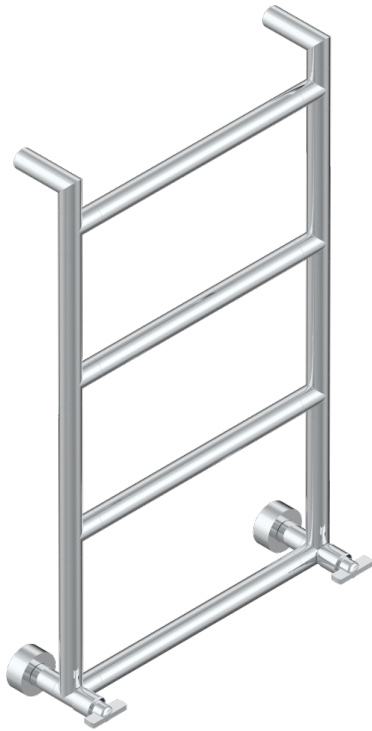

Contemporary round towel warmer, 4 rails, 533 mm x 867 mm, hydronic with 2 stylised handles

71130

04/09/2019

## CHARACTERISTIC

- Le 11
- Contemporary round towel warmer, 4 rails, 533 mm x 867 mm, hydronic with 2 stylised handles

## TECHNICAL SPECS

- Pression : 0,5 bars < P < 3 bars (recommandée)
- Pressure : 7.25 psi < P < 43.5 psi (advised)
- Température eau maximale conseillée : 60°C
- Maximum water temperature advised: 140°F
- Hauteur minimale au sol (maximum height from the ground) : 60 cm (24")
- Puissance / Power : 59W à Delta T 30