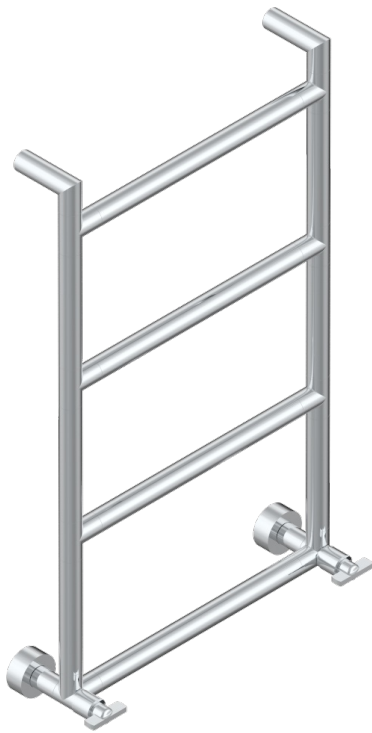

Contemporary round towel warmer, 4 rails, 533 mm x 867 mm, hydronic with 2 stylised handles

71130

04/09/2019

CHARACTERISTIC

- Le 11
- Contemporary round towel warmer, 4 rails, 533 mm x 867 mm, hydronic with 2 stylised handles

TECHNICAL SPECS

- Pression : 0,5 bars < P < 3 bars (recommandée)
- Pressure : 7.25 psi < P < 43.5 psi (advised)
- Température eau maximale conseillée : 60°C
- Maximum water temperature advised: 140°F
- Hauteur minimale au sol (maximum height from the ground) : 60 cm (24")
- Puissance / Power : 59W à Delta T 30

Matt graphite PVD - H65
Matt nickel (color finish) - C01
Matt nickel color PVD - H56
Nickel color PVD - H55
Polished chrome (color finish) - A02
Polished gold (color finish) - F01

Polished nickel - B01
Soft gold - F30
Soft matt gold - F31
Umber PVD - H66