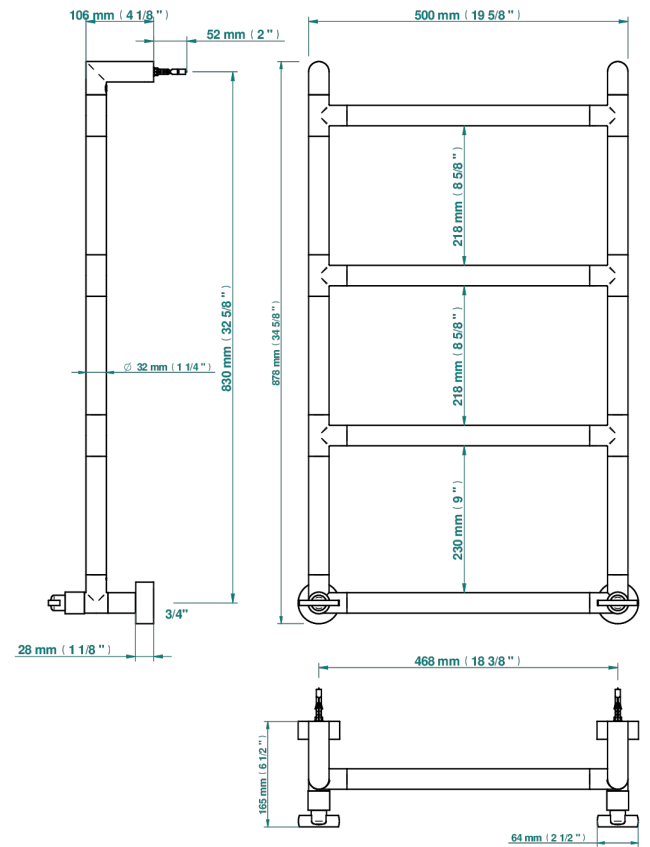

Contemporary round towel warmer, 4 rails, 533 mm x 867 mm, hydronic with 2 stylised handles

71130

04/09/2019

CHARACTERISTIC

- Le 11
- Contemporary round towel warmer, 4 rails, 533 mm x 867 mm, hydronic with 2 stylised handles

TECHNICAL SPECS

- Pression : 0,5 bars < P < 3 bars (recommandée)
- Pressure : 7.25 psi < P < 43.5 psi (advised)
- Température eau maximale conseillée : 60°C
- Maximum water temperature advised: 140°F
- Hauteur minimale au sol (maximum height from the ground) : 60 cm (24")
- Puissance / Power : 59W à Delta T 30