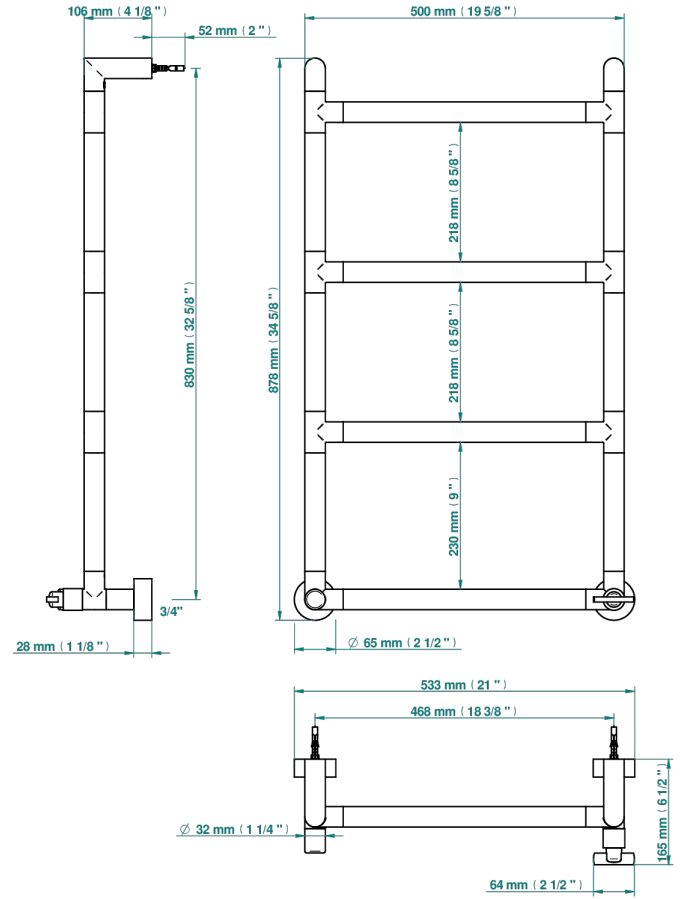

Contemporary round towel warmer, 4 rails, 533 mm x 867 mm, hydronic with 1 stylised handle

71129

04/09/2019

CARACTERÍSTICAS

- Le 11
- Contemporary round towel warmer, 4 rails, 533 mm x 867 mm, hydronic with 1 stylised handle

ESPECIFICACIONES TÉCNICAS

- Pression : 0,5 bars < P < 3 bars (recommandée)
- Pressure : 7.25 psi < P < 43.5 psi (advised)
- Température eau maximale conseillée : 60°C
- Maximum water temperature advised: 140°F
- Hauteur minimale au sol (maximum height from the ground) : 60 cm (24")
- Puissance / Power : 59W à Delta T 30