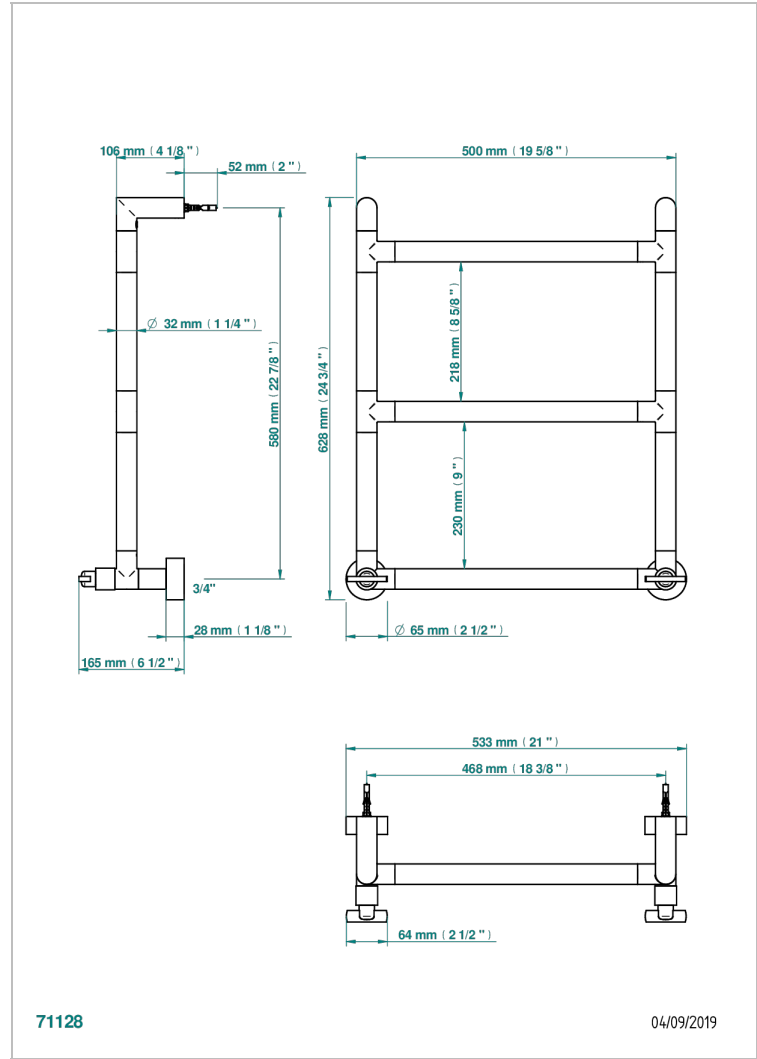

Contemporary round towel warmer, 3 rails, 533 mm x 617 mm, hydronic with 2 stylised handles

CHARACTERISTIC

- Le 11
- Contemporary round towel warmer, 3 rails, 533 mm x 617 mm, hydronic with 2 stylised handles

TECHNICAL SPECS

- Pression : 0,5 bars < P < 3 bars (recommandée)
- Pressure : 7.25 psi < P < 43.5 psi (advised)
- Température eau maximale conseillée : 60°C
- Maximum water temperature advised: 140°F
- Hauteur minimale au sol (maximum height from the ground) : 60 cm (24")
- Puissance / Power : 44W à Delta T 30