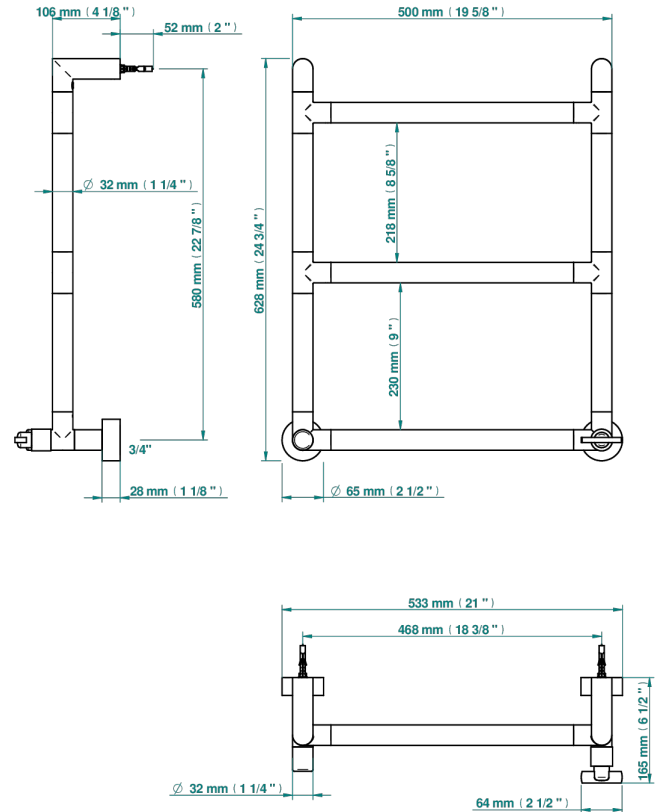

Contemporary round towel warmer, 3 rails, 533 mm x 617 mm, hydronic with 1 stylised handle

71127

30/08/2019

## CARACTERÍSTICAS

- Le 11
- Contemporary round towel warmer, 3 rails, 533 mm x 617 mm, hydronic with 1 stylised handle

## ESPECIFICACIONES TÉCNICAS

- Pression : 0,5 bars < P < 3 bars (recommandée)
- Pressure : 7.25 psi < P < 43.5 psi (advised)
- Température eau maximale conseillée : 60°C
- Maximum water temperature advised: 140°F
- Hauteur minimale au sol (maximum height from the ground) : 60 cm (24")
- Puissance / Power : 44W à Delta T 30