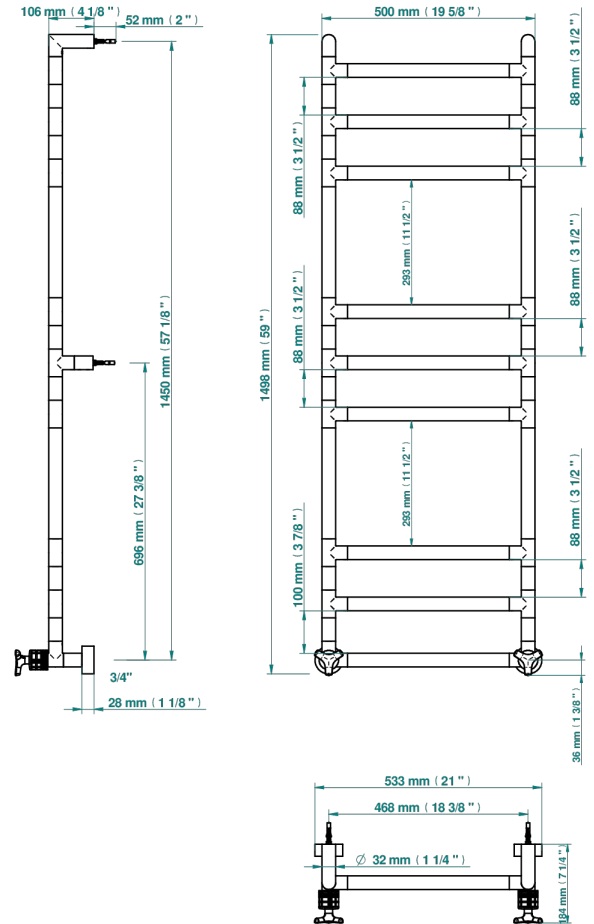

Contemporary round towel warmer, 9 rails, 533 mm x 1487 mm, hydronic with 2 stylised handles

71125

12/07/2021

CARACTERÍSTICAS

- System Howlite
- Contemporary round towel warmer, 9 rails, 533 mm x 1487 mm, hydronic with 2 stylised handles

ESPECIFICACIONES TÉCNICAS

- Pression : 0,5 bars < P < 3 bars (recommandée)
- Pressure : 7.25 psi < P < 43.5 psi (advised)
- Température eau maximale conseillée : 60°C
- Maximum water temperature advised: 140°F
- Hauteur minimale au sol (maximum height from the ground) : 60 cm (24")
- Puissance / Power : 132W à Delta T 30