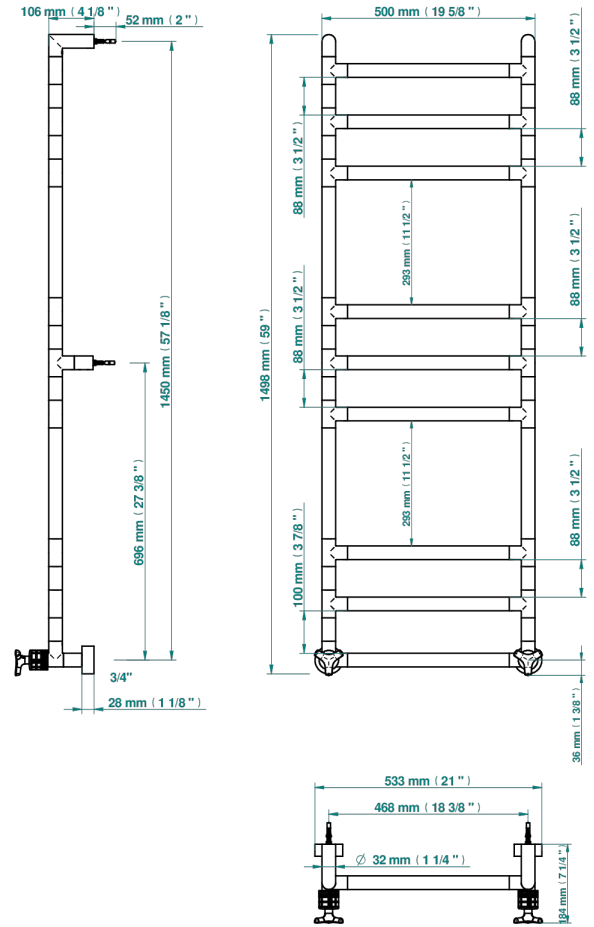

Contemporary round towel warmer, 9 rails, 533 mm x 1487 mm, hydronic with 2 stylised handles

71125

12/07/2021

CARACTERÍSTICAS

- System Howlite
- Contemporary round towel warmer, 9 rails, 533 mm x 1487 mm, hydronic with 2 stylised handles

ESPECIFICACIONES TÉCNICAS

- Pression : 0,5 bars < P < 3 bars (recommandée)
- Pressure : 7.25 psi < P < 43.5 psi (advised)
- Température eau maximale conseillée : 60°C
- Maximum water temperature advised: 140°F
- Hauteur minimale au sol (maximum height from the ground) : 60 cm (24")
- Puissance / Power : 132W à Delta T 30