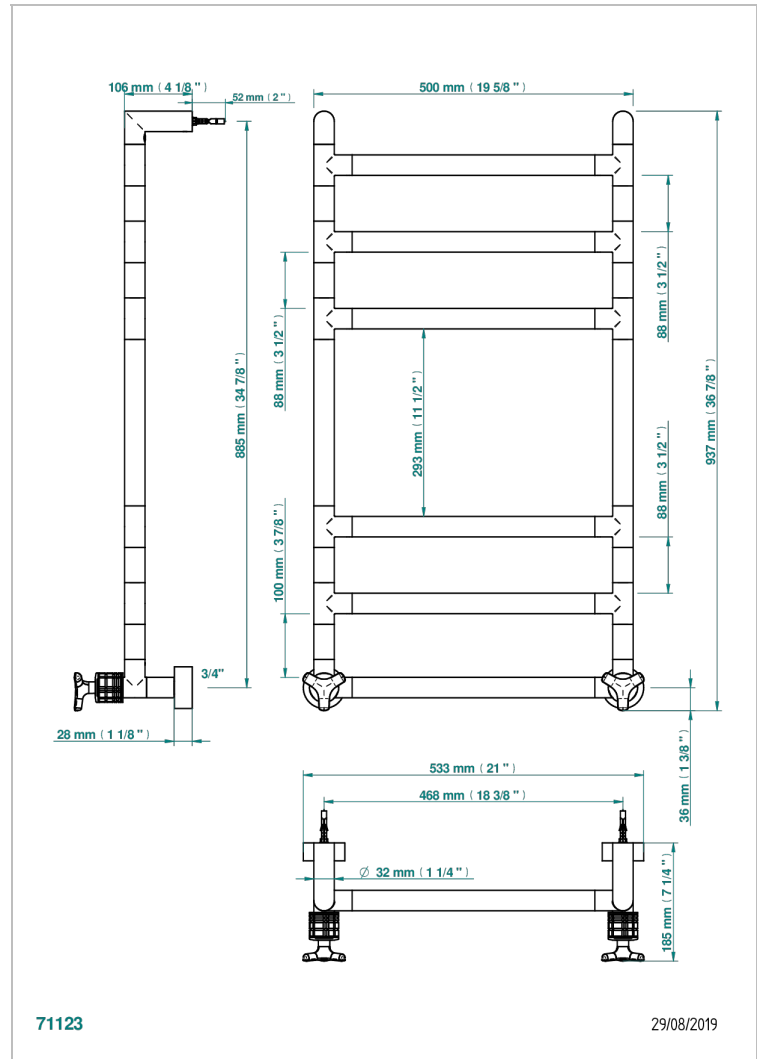

Contemporary round towel warmer, 6 rails, 533 mm x 922 mm, hydronic with 2 stylised handles

CARACTERÍSTICAS

- System Howlite
- Contemporary round towel warmer, 6 rails, 533 mm x 922 mm, hydronic with 2 stylised handles

ESPECIFICACIONES TÉCNICAS

- Pression : 0,5 bars < P < 3 bars (recommandée)
- Pressure : 7.25 psi < P < 43.5 psi (advised)
- Température eau maximale conseillée : 60°C
- Maximum water temperature advised: 140°F
- Hauteur minimale au sol (maximum height from the ground) : 60 cm (24")
- Puissance / Power : 88W à Delta T 30