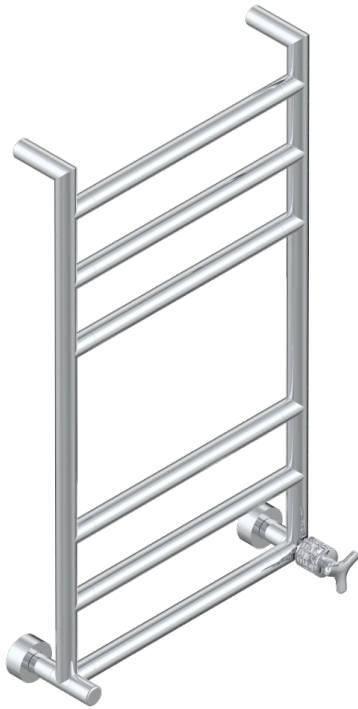

SYSTEM HOWLITE

G9G-TWR6H1

Contemporary round towel warmer, 6 rails, 533 mm x 922 mm, hydronic with 1 stylised handle

THG[®]
PARIS

CHARACTERISTIC

- System Howlite
- Contemporary round towel warmer, 6 rails, 533 mm x 922 mm, hydronic with 1 stylised handle

TECHNICAL SPECS

- Pression : 0,5 bars < P < 3 bars (recommandée)
- Pressure : 7.25 psi < P < 43.5 psi (advised)
- Température eau maximale conseillée : 60°C
- Maximum water temperature advised: 140°F
- Hauteur minimale au sol (maximum height from the ground) : 60 cm (24")
- Puissance / Power : 88W à Delta T 30