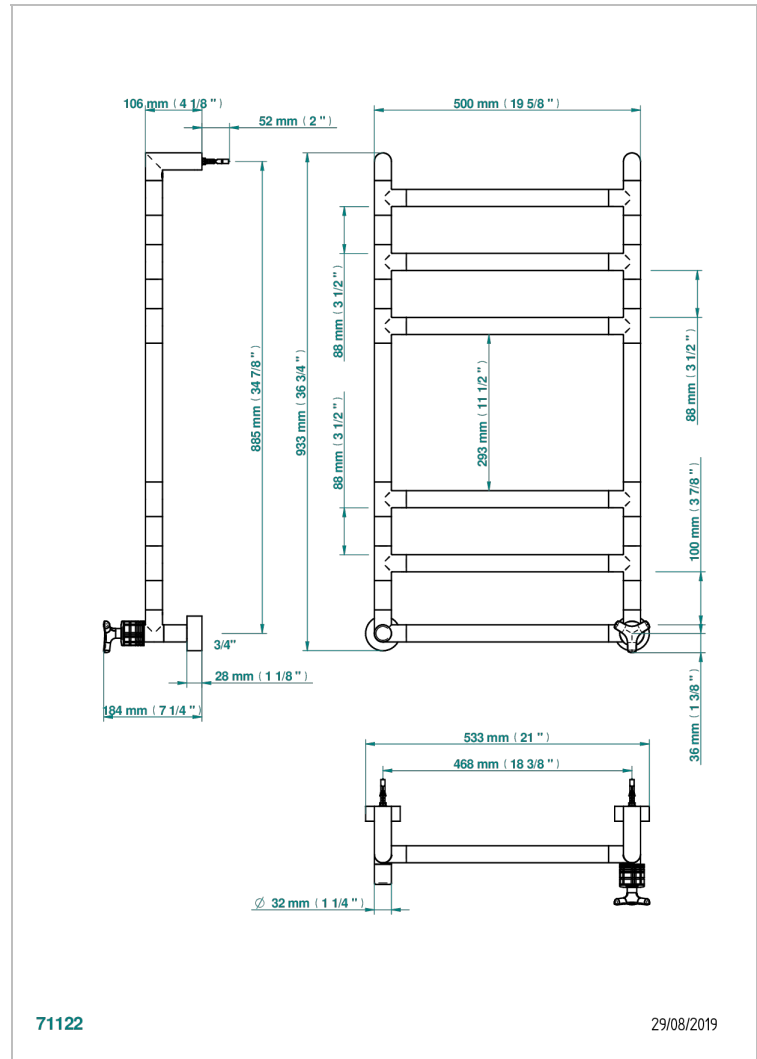

SYSTEM HOWLITE

G9G-TWR6H1

Contemporary round towel warmer, 6 rails, 533 mm x 922 mm, hydronic with 1 stylised handle

THG[®]
PARIS

CHARACTERISTIC

- System Howlite
- Contemporary round towel warmer, 6 rails, 533 mm x 922 mm, hydronic with 1 stylised handle

TECHNICAL SPECS

- Pression : 0,5 bars < P < 3 bars (recommandée)
- Pressure : 7.25 psi < P < 43.5 psi (advised)
- Température eau maximale conseillée : 60°C
- Maximum water temperature advised: 140°F
- Hauteur minimale au sol (maximum height from the ground) : 60 cm (24")
- Puissance / Power : 88W à Delta T 30