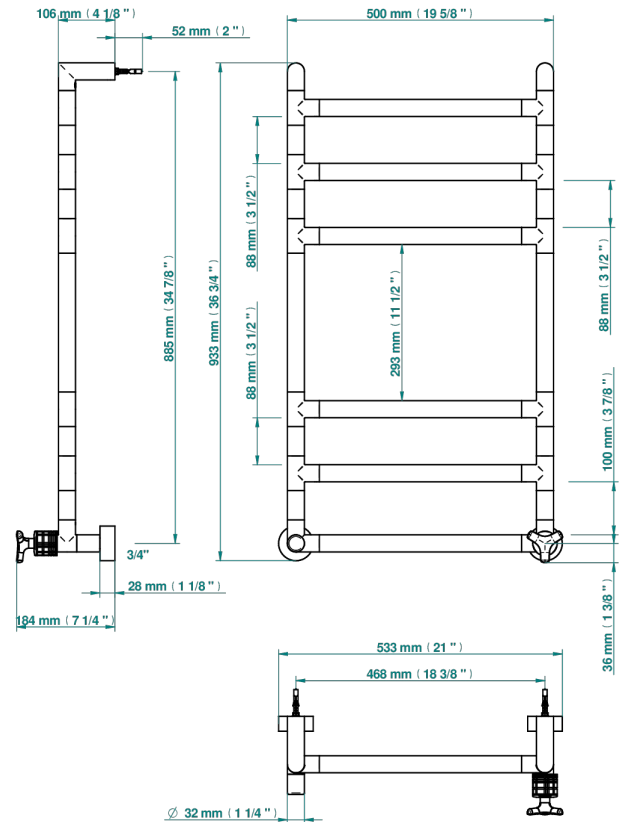

SYSTEM HOWLITE

G9G-TWR6H1

Contemporary round towel warmer, 6 rails, 533 mm x 922 mm, hydronic with 1 stylised handle

THG[®]
PARIS

CARACTERÍSTICAS

- System Howlite
- Contemporary round towel warmer, 6 rails, 533 mm x 922 mm, hydronic with 1 stylised handle

ESPECIFICACIONES TÉCNICAS

- Pression : 0,5 bars < P < 3 bars (recommandée)
- Pressure : 7.25 psi < P < 43.5 psi (advised)
- Température eau maximale conseillée : 60°C
- Maximum water temperature advised: 140°F
- Hauteur minimale au sol (maximum height from the ground) : 60 cm (24")
- Puissance / Power : 88W à Delta T 30