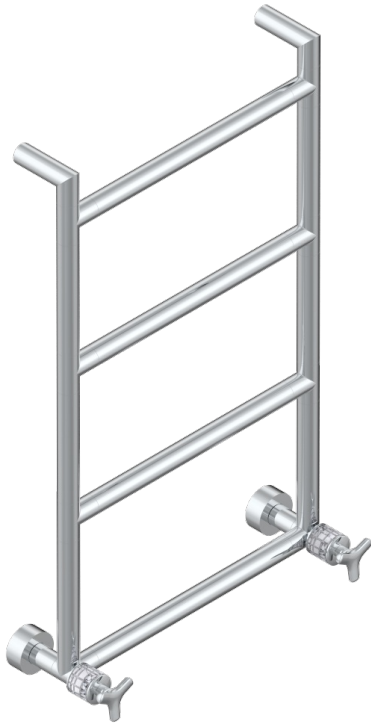

SYSTEM HOWLITE

G9G-TWR4H2

Contemporary round towel warmer, 4 rails, 533 mm x 867 mm, hydronic with 2 stylised handles

THG[®]
PARIS

CHARACTERISTIC

- System Howlite
- Contemporary round towel warmer, 4 rails, 533 mm x 867 mm, hydronic with 2 stylised handles

TECHNICAL SPECS

- Pression : 0,5 bars < P < 3 bars (recommandée)
- Pressure : 7.25 psi < P < 43.5 psi (advised)
- Température eau maximale conseillée : 60°C
- Maximum water temperature advised: 140°F
- Hauteur minimale au sol (maximum height from the ground) : 60 cm (24")
- Puissance / Power : 59W à Delta T 30