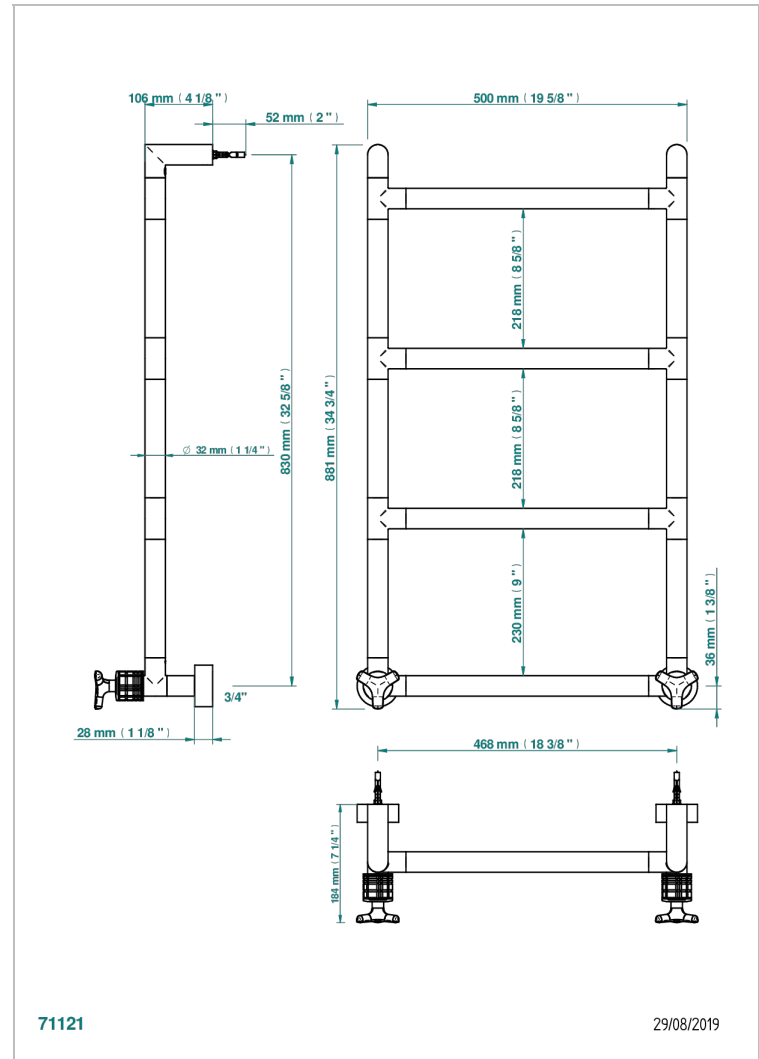

SYSTEM HOWLITE

G9G-TWR4H2

Contemporary round towel warmer, 4 rails, 533 mm x 867 mm, hydronic with 2 stylised handles

THG[®]
PARIS

CHARACTERISTIC

- System Howlite
- Contemporary round towel warmer, 4 rails, 533 mm x 867 mm, hydronic with 2 stylised handles

TECHNICAL SPECS

- Pression : 0,5 bars < P < 3 bars (recommandée)
- Pressure : 7.25 psi < P < 43.5 psi (advised)
- Température eau maximale conseillée : 60°C
- Maximum water temperature advised: 140°F
- Hauteur minimale au sol (maximum height from the ground) : 60 cm (24")
- Puissance / Power : 59W à Delta T 30