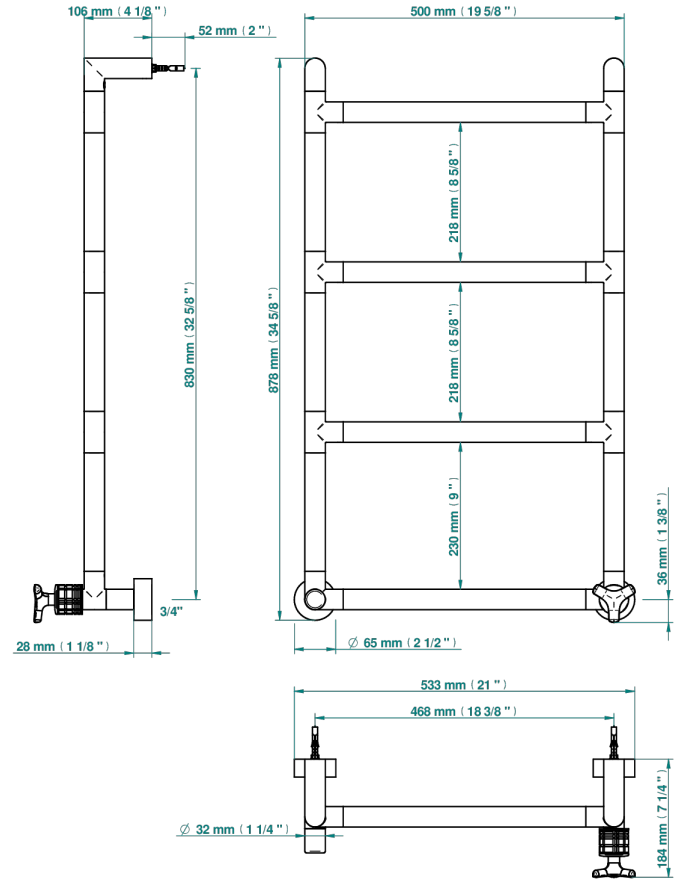

Contemporary round towel warmer, 4 rails, 533 mm x 867 mm, hydronic with 1 stylised handle

71120

29/08/2019

CARACTERÍSTICAS

- System Howlite
- Contemporary round towel warmer, 4 rails, 533 mm x 867 mm, hydronic with 1 stylised handle

ESPECIFICACIONES TÉCNICAS

- Pression : 0,5 bars < P < 3 bars (recommandée)
- Pressure : 7.25 psi < P < 43.5 psi (advised)
- Température eau maximale conseillée : 60°C
- Maximum water temperature advised: 140°F
- Hauteur minimale au sol (maximum height from the ground) : 60 cm (24")
- Puissance / Power : 59W à Delta T 30