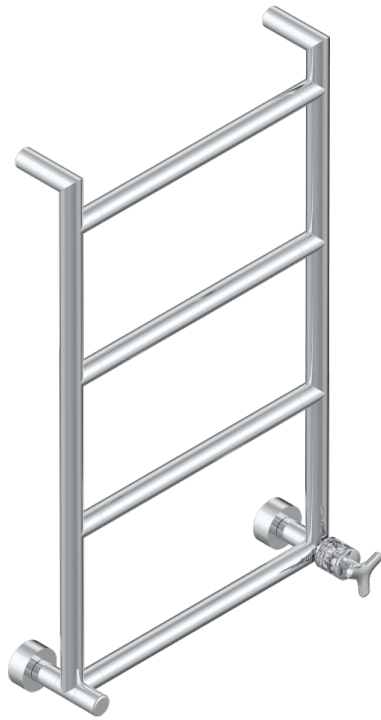

# SYSTEM HOWLITE

G9G-TWR4H1

Contemporary round towel warmer, 4 rails, 533 mm x 867 mm, hydronic with 1 stylised handle

THG<sup>®</sup>  
PARIS

71120

29/08/2019

## CHARACTERISTIC

- System Howlite
- Contemporary round towel warmer, 4 rails, 533 mm x 867 mm, hydronic with 1 stylised handle

## TECHNICAL SPECS

- Pression : 0,5 bars < P < 3 bars (recommandée)
- Pressure : 7.25 psi < P < 43.5 psi (advised)
- Température eau maximale conseillée : 60°C
- Maximum water temperature advised: 140°F
- Hauteur minimale au sol (maximum height from the ground) : 60 cm (24")
- Puissance / Power : 59W à Delta T 30