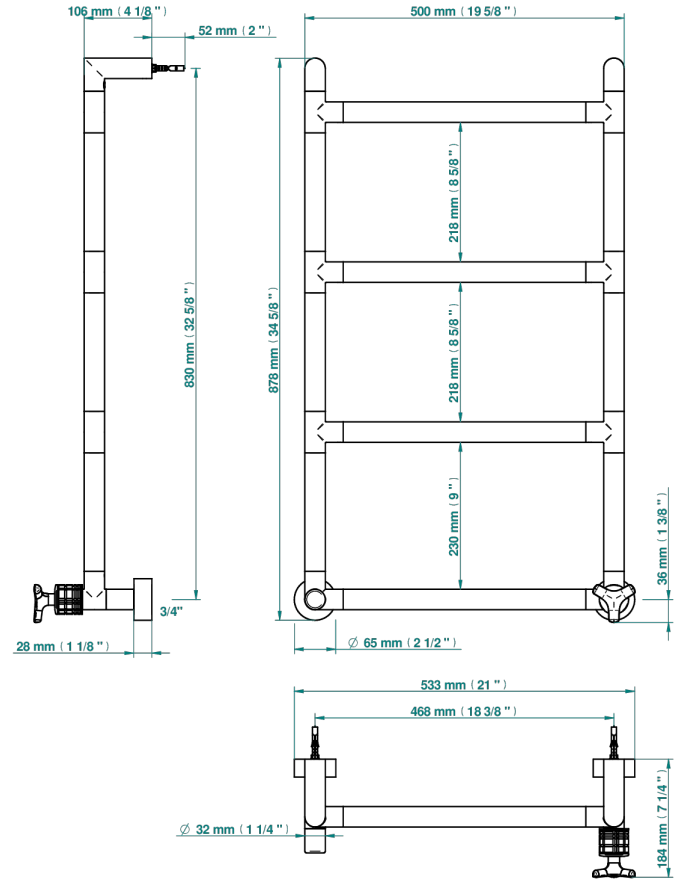

# SYSTEM HOWLITE

G9G-TWR4H1

Contemporary round towel warmer, 4 rails, 533 mm x 867 mm, hydronic with 1 stylised handle

THG<sup>®</sup>  
PARIS

71120

29/08/2019

## CHARACTERISTIC

- System Howlite
- Contemporary round towel warmer, 4 rails, 533 mm x 867 mm, hydronic with 1 stylised handle

## TECHNICAL SPECS

- Pression : 0,5 bars < P < 3 bars (recommandée)
- Pressure : 7.25 psi < P < 43.5 psi (advised)
- Température eau maximale conseillée : 60°C
- Maximum water temperature advised: 140°F
- Hauteur minimale au sol (maximum height from the ground) : 60 cm (24")
- Puissance / Power : 59W à Delta T 30