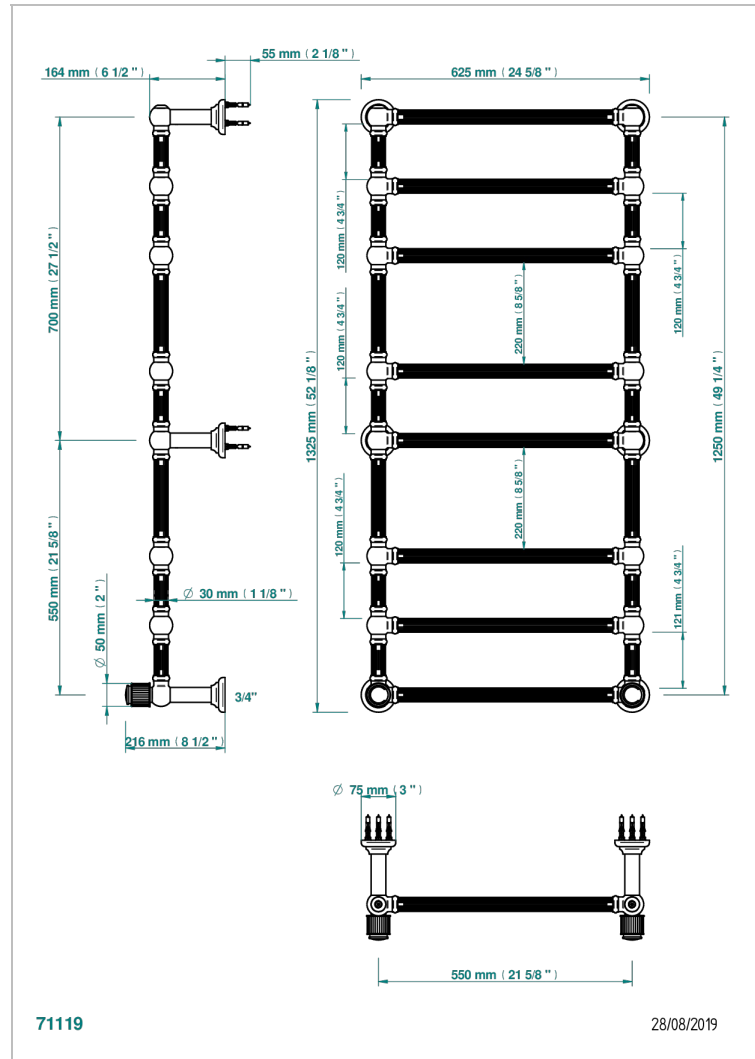

# JAIPUR ONICE NEGRO

A9C-TWF8H2

THG<sup>®</sup>  
PARIS

Traditional towel warmer with fluted tube, 8 rails, 625 mm x 1325 mm, hydronic with 2 stylised handles

## CARACTERÍSTICAS

- Jaipur Onice Negro
- Traditional towel warmer with fluted tube, 8 rails, 625 mm x 1325 mm, hydronic with 2 stylised handles

## ESPECIFICACIONES TÉCNICAS

- Pression : 0,5 bars < P < 3 bars (recommandée)
- Pressure : 7.25 psi < P < 43.5 psi (advised)
- Température eau maximale conseillée : 60°C
- Maximum water temperature advised: 140°F
- Hauteur minimale au sol (maximum height from the ground) : 60 cm (24")
- Puissance / Power : 171W à Delta T 30