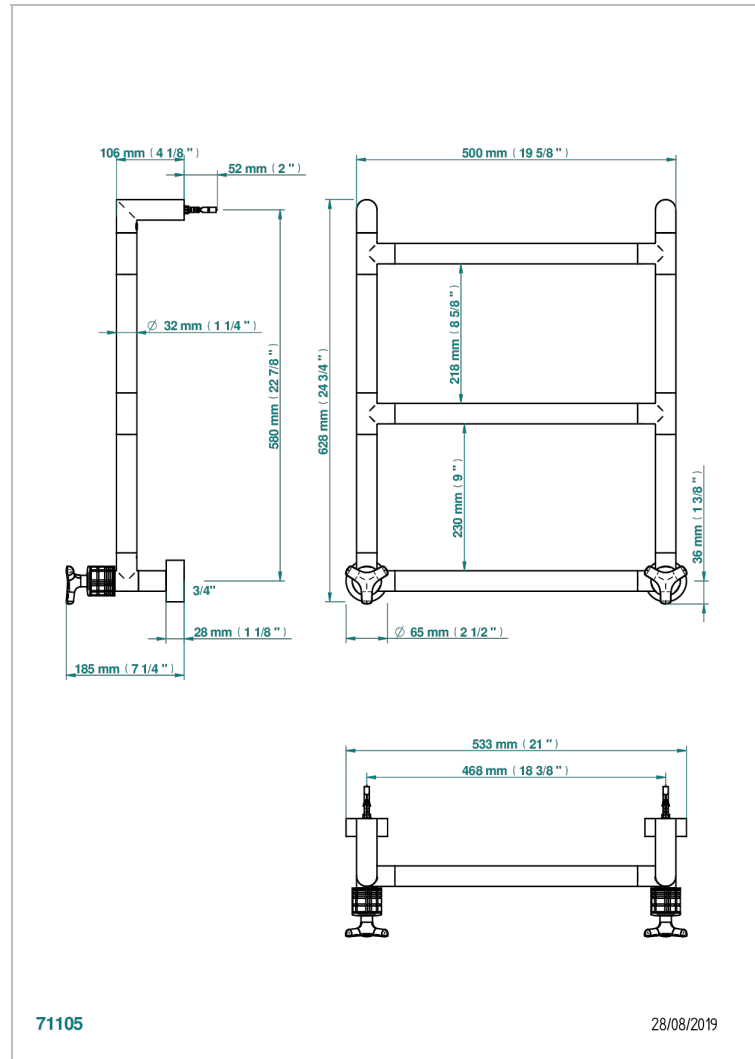

SYSTEM HOWLITE

G9G-TWR3H2

Contemporary round towel warmer, 3 rails, 533 mm x 617 mm, hydronic with 2 stylised handles

THG[®]
PARIS

CHARACTERISTIC

- System Howlite
- Contemporary round towel warmer, 3 rails, 533 mm x 617 mm, hydronic with 2 stylised handles

TECHNICAL SPECS

- Pression : 0,5 bars < P < 3 bars (recommandée)
- Pressure : 7.25 psi < P < 43.5 psi (advised)
- Température eau maximale conseillée : 60°C
- Maximum water temperature advised: 140°F
- Hauteur minimale au sol (maximum height from the ground) : 60 cm (24")
- Puissance / Power : 44W à Delta T 30