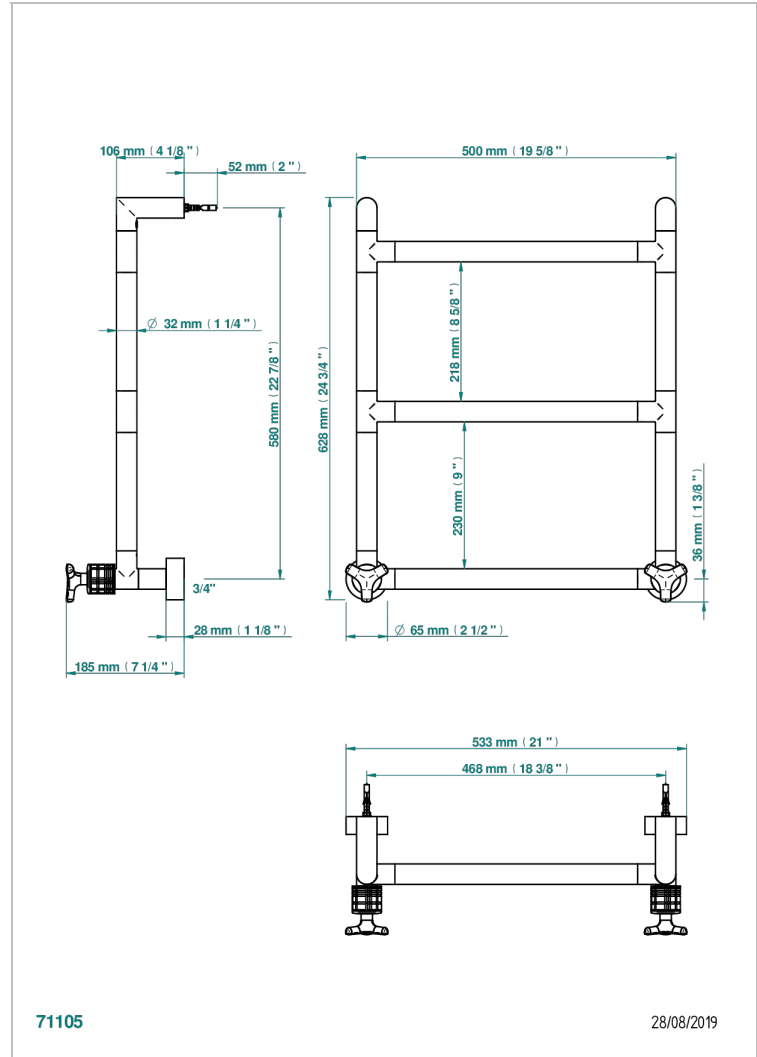

SYSTEM HOWLITE

G9G-TWR3H2

Contemporary round towel warmer, 3 rails, 533 mm x 617 mm, hydronic with 2 stylised handles

THG[®]
PARIS

CHARACTERISTIC

- System Howlite
- Contemporary round towel warmer, 3 rails, 533 mm x 617 mm, hydronic with 2 stylised handles

TECHNICAL SPECS

- Pression : 0,5 bars < P < 3 bars (recommandée)
- Pressure : 7.25 psi < P < 43.5 psi (advised)
- Température eau maximale conseillée : 60°C
- Maximum water temperature advised: 140°F
- Hauteur minimale au sol (maximum height from the ground) : 60 cm (24")
- Puissance / Power : 44W à Delta T 30