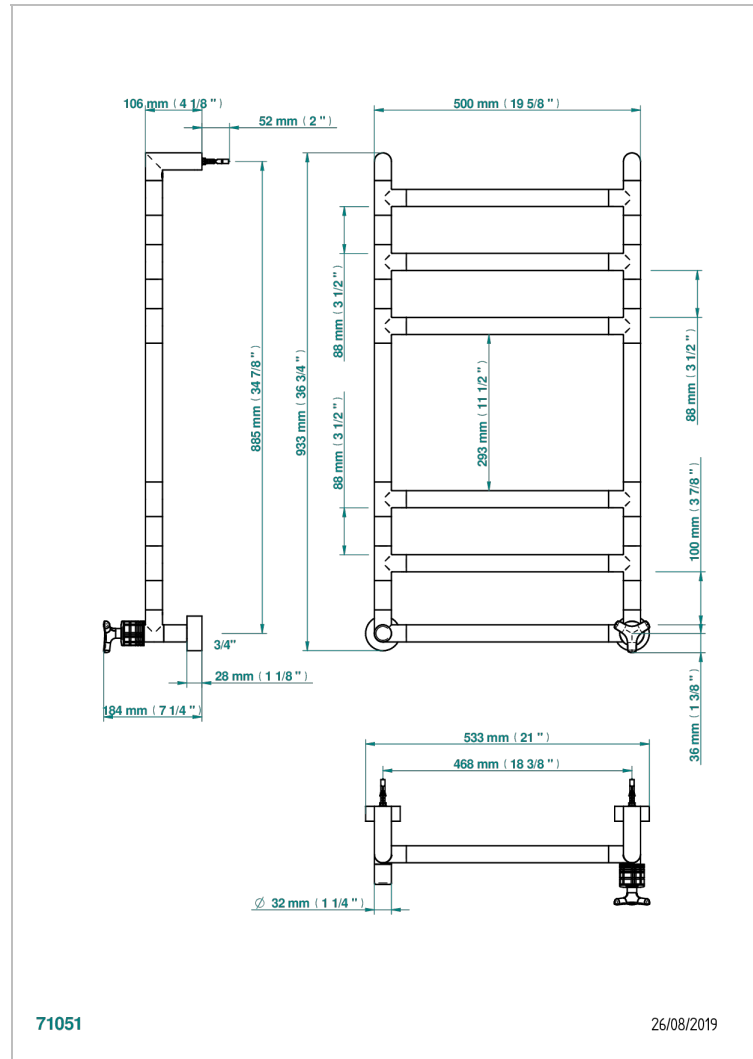

# SYSTEM SQUARED METAL

G9E-TWR6H1

Contemporary round towel warmer, 6 rails, 533 mm x 922 mm, hydronic with 1 stylised handle

THG<sup>®</sup>  
PARIS

## CHARACTERISTIC

- System Squared Metal
- Contemporary round towel warmer, 6 rails, 533 mm x 922 mm, hydronic with 1 stylised handle

## TECHNICAL SPECS

- Pression : 0,5 bars < P < 3 bars (recommandée)
- Pressure : 7.25 psi < P < 43.5 psi (advised)
- Température eau maximale conseillée : 60°C
- Maximum water temperature advised: 140°F
- Hauteur minimale au sol (maximum height from the ground) : 60 cm (24")
- Puissance / Power : 88W à Delta T 30