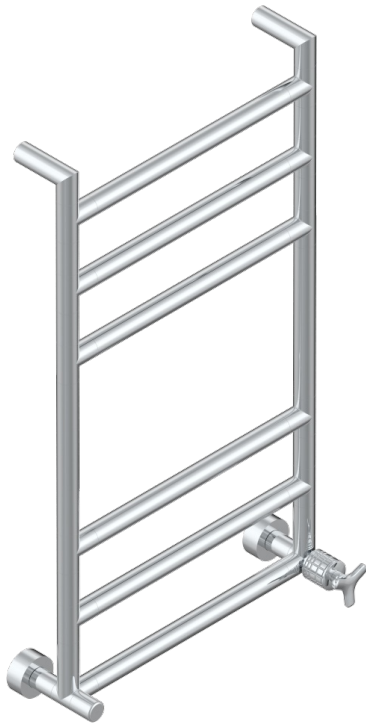

# SYSTEM SQUARED METAL

G9E-TWR6H1

Contemporary round towel warmer, 6 rails, 533 mm x 922 mm, hydronic with 1 stylised handle

THG<sup>®</sup>  
PARIS

## CHARACTERISTIC

- System Squared Metal
- Contemporary round towel warmer, 6 rails, 533 mm x 922 mm, hydronic with 1 stylised handle

## TECHNICAL SPECS

- Pression : 0,5 bars < P < 3 bars (recommandée)
- Pressure : 7.25 psi < P < 43.5 psi (advised)
- Température eau maximale conseillée : 60°C
- Maximum water temperature advised: 140°F
- Hauteur minimale au sol (maximum height from the ground) : 60 cm (24")
- Puissance / Power : 88W à Delta T 30