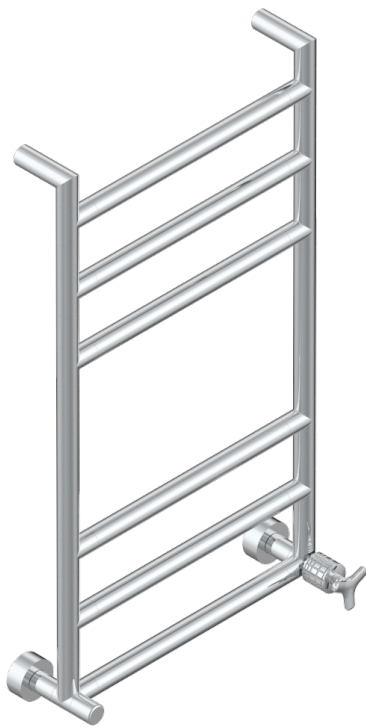

SYSTEM SQUARED METAL

G9E-TWR6H1

Contemporary round towel warmer, 6 rails, 533 mm x 922 mm, hydronic with 1 stylised handle

CHARACTERISTIC

- System Squared Metal
- Contemporary round towel warmer, 6 rails, 533 mm x 922 mm, hydronic with 1 stylised handle

TECHNICAL SPECS

- Pression : 0,5 bars < P < 3 bars (recommandée)
- Pressure : 7.25 psi < P < 43.5 psi (advised)
- Température eau maximale conseillée : 60°C
- Maximum water temperature advised: 140°F
- Hauteur minimale au sol (maximum height from the ground) : 60 cm (24")
- Puissance / Power : 88W à Delta T 30