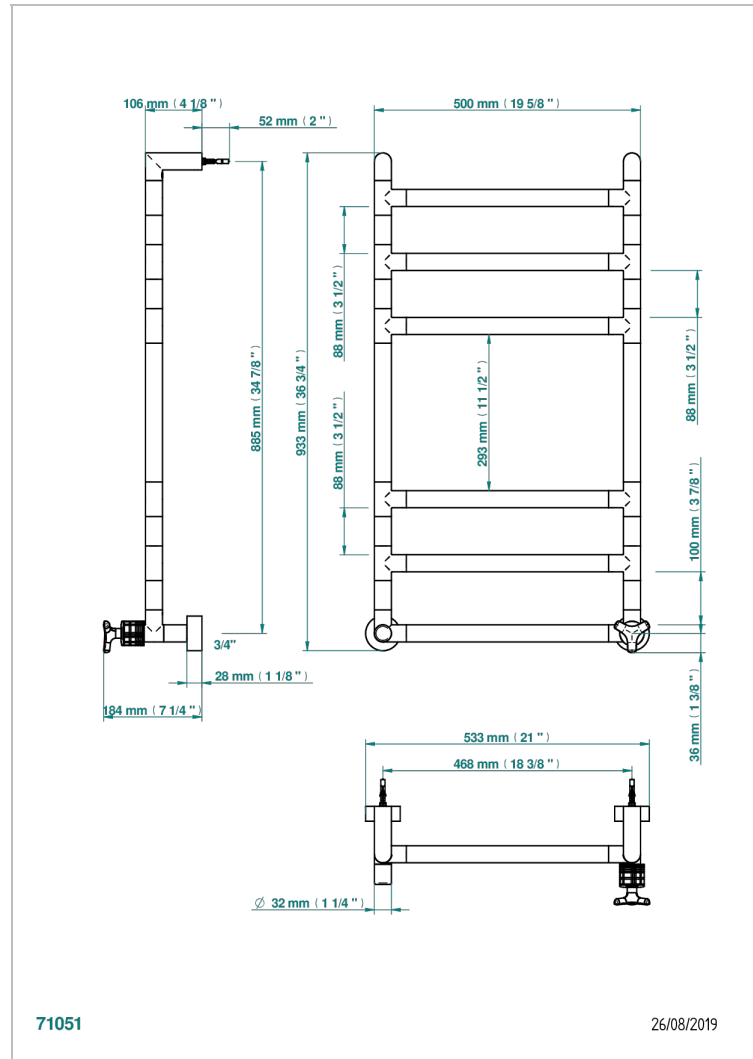

SYSTEM SQUARED METAL

G9E-TWR6H1

Contemporary round towel warmer, 6 rails, 533 mm x 922 mm, hydronic with 1 stylised handle

CHARACTERISTIC

- System Squared Metal
- Contemporary round towel warmer, 6 rails, 533 mm x 922 mm, hydronic with 1 stylised handle

TECHNICAL SPECS

- Pression : 0,5 bars < P < 3 bars (recommandée)
- Pressure : 7.25 psi < P < 43.5 psi (advised)
- Température eau maximale conseillée : 60°C
- Maximum water temperature advised: 140°F
- Hauteur minimale au sol (maximum height from the ground) : 60 cm (24")
- Puissance / Power : 88W à Delta T 30