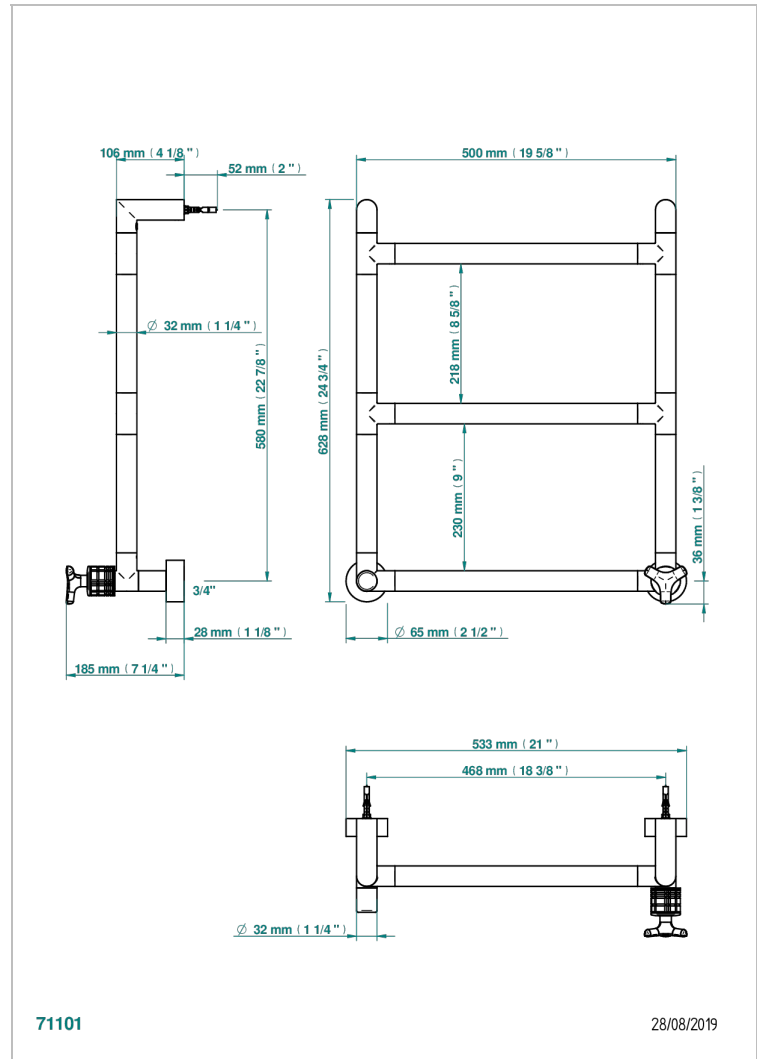

SYSTEM HOWLITE

G9G-TWR3H1

Contemporary round towel warmer, 3 rails, 533 mm x 617 mm, hydronic with 1 stylised handle

THG[®]
PARIS

CHARACTERISTIC

- System Howlite
- Contemporary round towel warmer, 3 rails, 533 mm x 617 mm, hydronic with 1 stylised handle

TECHNICAL SPECS

- Pression : 0,5 bars < P < 3 bars (recommandée)
- Pressure : 7.25 psi < P < 43.5 psi (advised)
- Température eau maximale conseillée : 60°C
- Maximum water temperature advised: 140°F
- Hauteur minimale au sol (maximum height from the ground) : 60 cm (24")
- Puissance / Power : 44W à Delta T 30