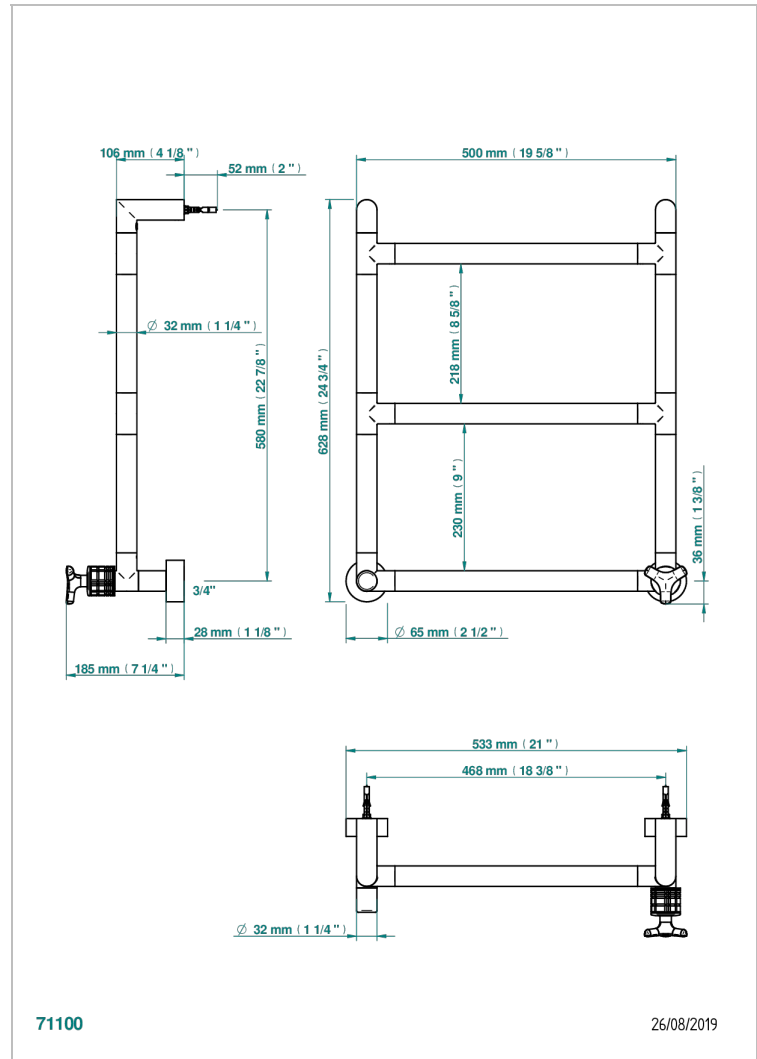

# SYSTEM SQUARED METAL

G9E-TWR3H1

Contemporary round towel warmer, 3 rails, 533 mm x 617 mm, hydronic with 1 stylised handle

71100

26/08/2019

## CHARACTERISTIC

- System Squared Metal
- Contemporary round towel warmer, 3 rails, 533 mm x 617 mm, hydronic with 1 stylised handle

## TECHNICAL SPECS

- Pression : 0,5 bars < P < 3 bars (recommandée)
- Pressure : 7.25 psi < P < 43.5 psi (advised)
- Température eau maximale conseillée : 60°C
- Maximum water temperature advised: 140°F
- Hauteur minimale au sol (maximum height from the ground) : 60 cm (24")
- Puissance / Power : 44W à Delta T 30