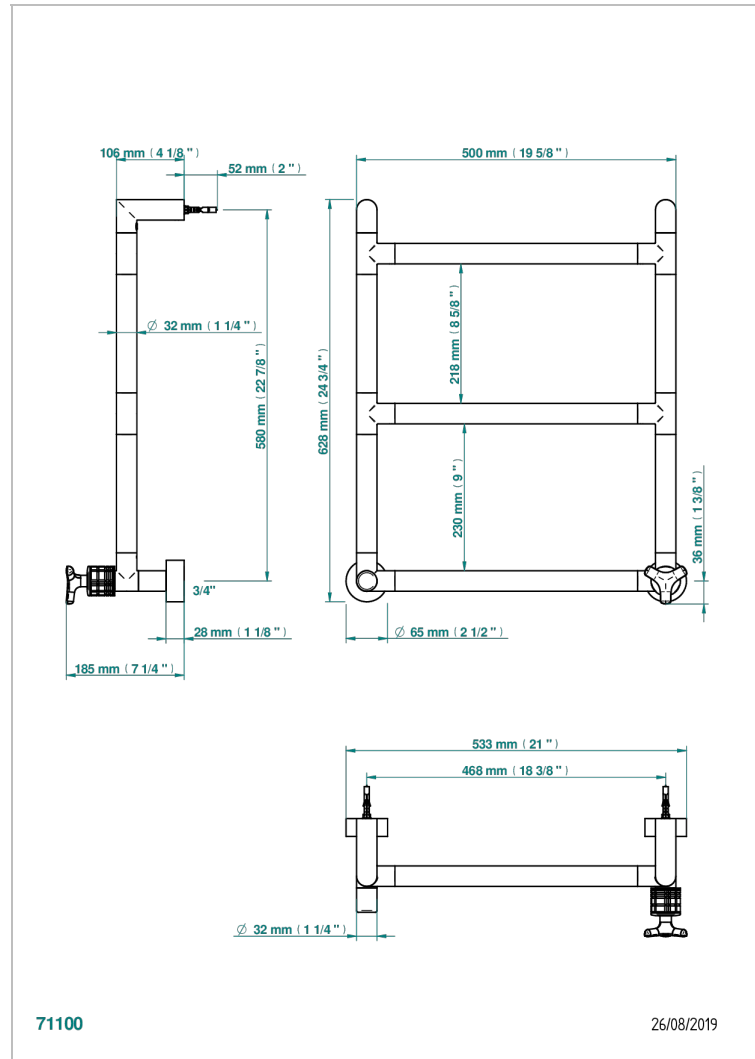

SYSTEM SQUARED METAL

G9E-TWR3H1

Contemporary round towel warmer, 3 rails, 533 mm x 617 mm, hydronic with 1 stylised handle

THG[®]
PARIS

CHARACTERISTIC

- System Squared Metal
- Contemporary round towel warmer, 3 rails, 533 mm x 617 mm, hydronic with 1 stylised handle

TECHNICAL SPECS

- Pression : 0,5 bars < P < 3 bars (recommandée)
- Pressure : 7.25 psi < P < 43.5 psi (advised)
- Température eau maximale conseillée : 60°C
- Maximum water temperature advised: 140°F
- Hauteur minimale au sol (maximum height from the ground) : 60 cm (24")
- Puissance / Power : 44W à Delta T 30